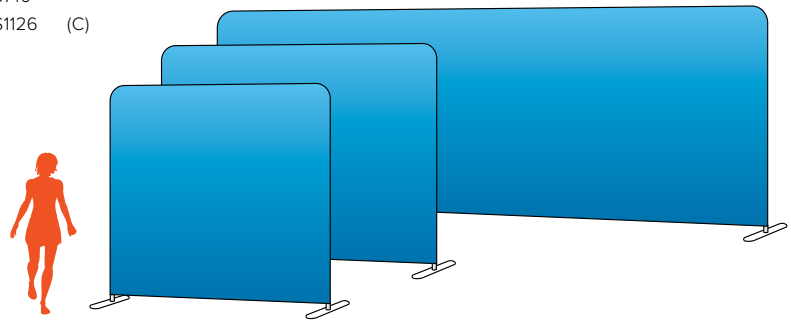

PRODUCT SPECIFICATIONS

SIZE	WEIGHT
8' x 7.5'	19 lbs.
10' x 7.5'	20 lbs.
20' x 7.5'	36 lbs.