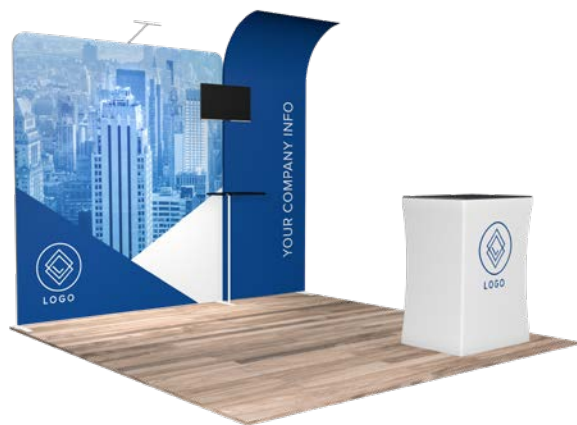

PRODUCT SPECIFICATIONS

ITEM	DIMENSIONS	WEIGHT
Wall	79"W x 90"H	15 lbs.
Banner	40"W x 100"H	17 lbs.
Counter	38"W x 39"H x 19"D	20 lbs.
Side Shelf	20"W x 41"H x 14"D	8 lbs.

*TV and flooring not included