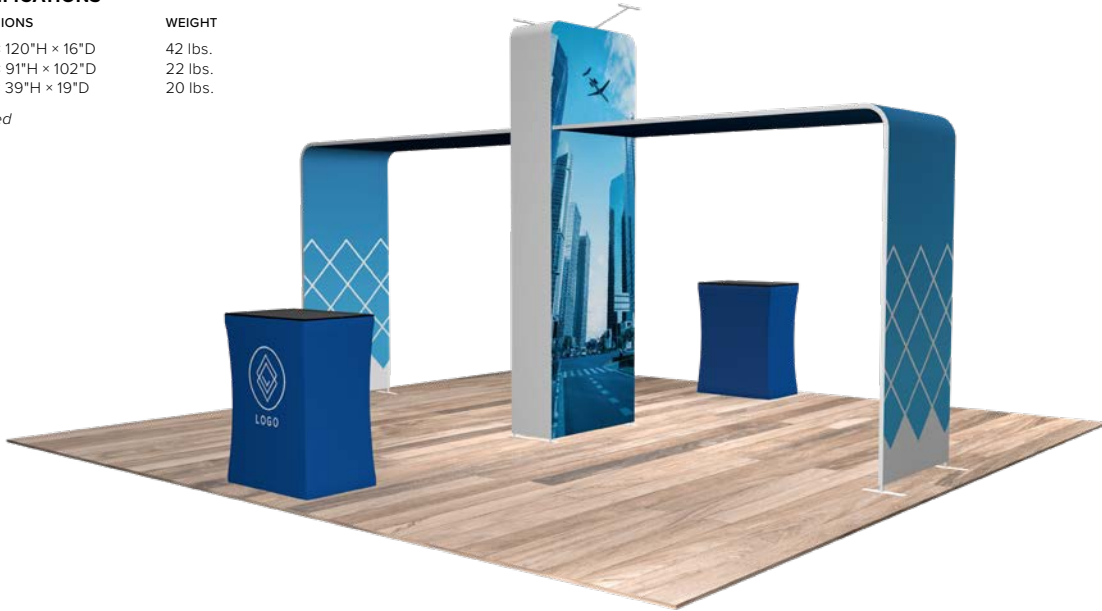

*TVs, clothing, hangers and flooring not included

20' x 20' BOOTHS

BOOTH 2201

ITEM #	PRICE	INCLUDES	
200035	\$5195	1 Tower, 2 Arches, 2 Case/Counters, & 2 Lights	(C)

PRODUCT SPECIFICATIONS

ITEM	DIMENSIONS	WEIGHT
Tower	40"W x 120"H x 16"D	42 lbs.
Arch	40"W x 91"H x 102"D	22 lbs.
Counter	38"W x 39"H x 19"D	20 lbs.

*Flooring not included

BOOTH 2202

ITEM #	PRICE	INCLUDES	
200036	\$9009	4 Towers, 4 Case/Counters, 8 Side Shelves, 4 TV Mounts & 4 Lights	(C)

PRODUCT SPECIFICATIONS

ITEM	DIMENSIONS	WEIGHT
Tower	40"W x 120"H x 16"D	42 lbs.
Counter	38"W x 39"H x 19"D	20 lbs.
Side Shelf	10"W x 40"L	8 lbs.