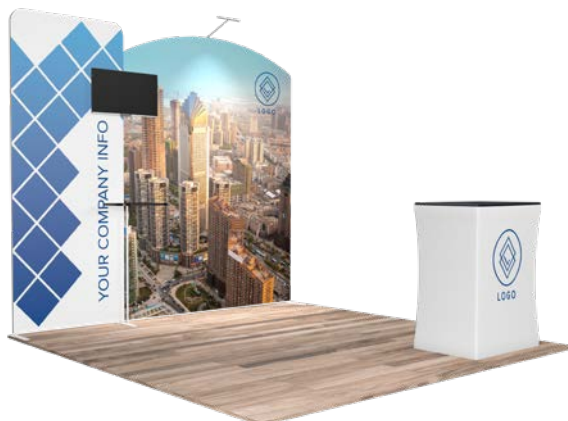

PRODUCT SPECIFICATIONS

ITEM	DIMENSIONS	WEIGHT
Wall	79"W × 100"H	15 lbs.
Banner	40"W × 100"H	12 lbs.
Counter	38"W × 39"H × 19"D	20 lbs.
Side Shelf	20"W × 41"H × 14"D	8 lbs.

*TV and flooring not included