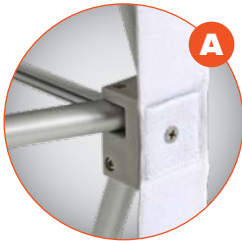

*Hardware not included

Choice of One Finish Option Included

GROMMETS

HOOK & LOOP STRAPS

▶ POP-UP WALLS

POP-UP WALLS

A. OVERSIZED HOOK & LOOP FASTENERS

Allows for easy attachment of the fabric.