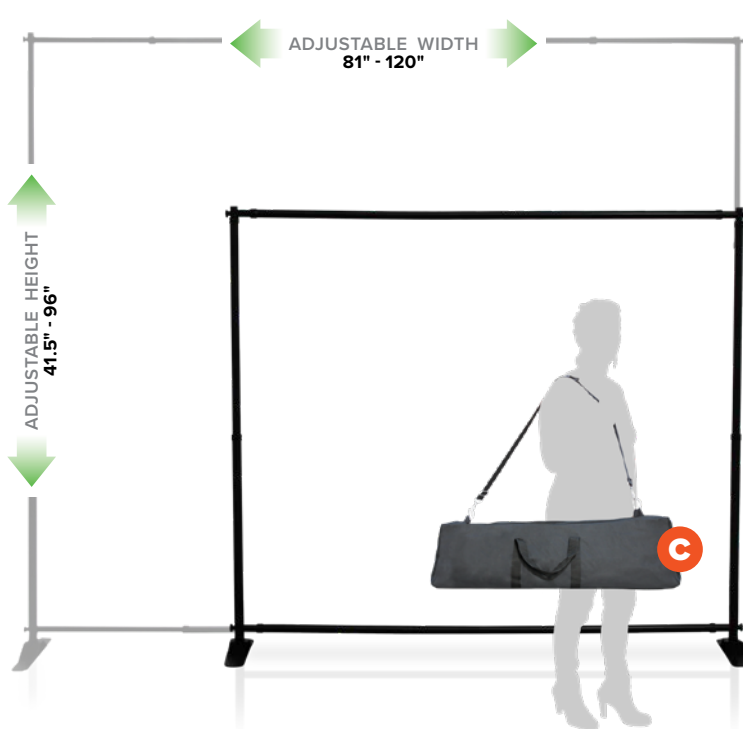

RETRACTABLE BANNER

FULL DIGITAL PRINT + HARDWARE

ITEM #	1-4	5-9	10-19	20-49	50+
120009	\$244	\$232	\$220	\$207	\$195 (C)

PRODUCT SPECIFICATIONS

DIMENSIONS	WEIGHT
33.5"W x 80"H	9 lbs.

- ✓ Tradeshow Ready
- ✓ Vinyl Fabric
- ✓ Hardware Included
- ✓ Carrying Bag Included

10' x 8' BACKDROP

FULL DIGITAL PRINTED POLYESTER

ITEM #	1-4	5-9	10-19	20-49	50+	(C)
120002	\$337	\$320	\$303	\$286	\$270	

*Hardware and drapes not included

Choice of One Finish Option Included

GROMMETS

POLE SLEEVE

HOOK & LOOP STRAPS

PRODUCT SPECIFICATIONS

SIZE	DIMENSIONS	WEIGHT
10' x 8'	116"W x 96"H	9 lbs.

EXPANDABLE HARDWARE

A. SCREW ATTACHMENTS

Easily attach to secure the poles in place.

B. ADJUSTABLE TELESCOPIC POLES

PRODUCT SPECIFICATIONS

DIMENSIONS	WEIGHT
8' x 8'	21 lbs.
10' x 8'	25 lbs.