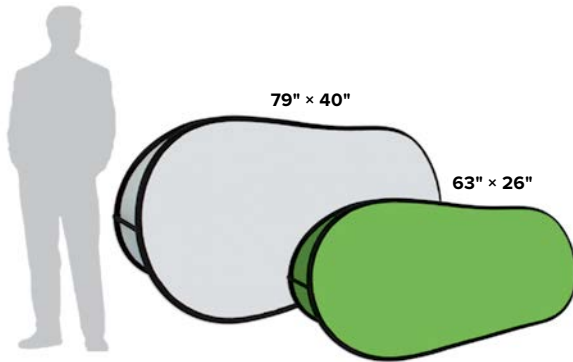

HOOK & LOOP STRAPS

PRODUCT SPECIFICATIONS

SIZE	DIMENSIONS	WEIGHT
10' x 8'	116"W x 96"H	9 lbs.

EXPANDABLE HARDWARE

A. SCREW ATTACHMENTS

Easily attach to secure the poles in place.

B. ADJUSTABLE TELESCOPIC POLES

DIMENSIONS	WEIGHT
81"-120"W x 41.5"-96"H	17 lbs.

POP-UP BANNERS

Horizontal Banner

FULL DIGITAL PRINT + FRAME

ITEM #	SIZE	1-4	5-9	10-19	20-49	50+
190003	63" x 26"	\$265	\$252	\$239	\$225	\$212
190002	79" x 40"	\$276	\$262	\$248	\$235	\$221 (C)

PRODUCT SPECIFICATIONS

DIMENSIONS	WEIGHT
63"W x 26"H	4 lbs.
79"W x 40"H	7 lbs.

Vertical Banner

FULL DIGITAL PRINT + FRAME

ITEM #	SIZE	1-4	5-9	10-19	20-49	50+
190006	35" x 43"	\$300	\$285	\$270	\$255	\$240
190005	41" x 49"	\$318	\$302	\$286	\$270	\$254 (C)

PRODUCT SPECIFICATIONS

DIMENSIONS	WEIGHT
8' x 8'	21 lbs.
10' x 8'	25 lbs.