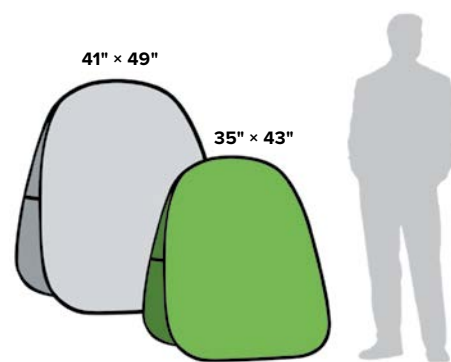

DIMENSIONS	WEIGHT
81"-120"W x 41.5"-96"H	17 lbs.

POP-UP BANNERS

Horizontal Banner

FULL DIGITAL PRINT + FRAME

ITEM #	SIZE	1-4	5-9	10-19	20-49	50+
190003	63" x 26"	\$265	\$252	\$239	\$225	\$212
190002	79" x 40"	\$276	\$262	\$248	\$235	\$221 (C)

PRODUCT SPECIFICATIONS

DIMENSIONS	WEIGHT
63"W x 26"H	4 lbs.
79"W x 40"H	7 lbs.

Vertical Banner

FULL DIGITAL PRINT + FRAME

ITEM #	SIZE	1-4	5-9	10-19	20-49	50+
190006	35" x 43"	\$300	\$285	\$270	\$255	\$240
190005	41" x 49"	\$318	\$302	\$286	\$270	\$254 (C)

PRODUCT SPECIFICATIONS

DIMENSIONS	WEIGHT
35"W x 43"H	5 lbs.
41"W x 49"H	6 lbs.

EASY TO TRANSPORT

FREE CARRYING BAG & STAKE KIT INCLUDED

BARRICADE COVERS

SIGNS & BANNERS

Polyester Cover

FULL DIGITAL PRINT

ITEM #	SIZE	1-4	5-9	10-19	20-49	50+
120004	3' x 7'	\$225	\$214	\$203	\$191	\$180
120004	3' x 8'	\$257	\$244	\$231	\$218	\$206
120004	3' x 10'	\$321	\$305	\$289	\$273	\$257

Mesh Cover

FULL DIGITAL PRINT

ITEM #	SIZE	1-4	5-9	10-19	20-49	50+
120004	3' x 7'	\$225	\$214	\$203	\$191	\$180
120004	3' x 8'	\$257	\$244	\$231	\$218	\$206
120004	3' x 10'	\$321	\$305	\$289	\$273	\$257