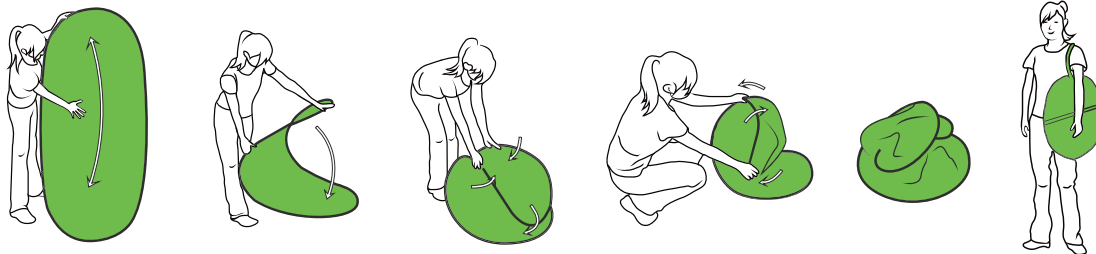

EASY TO TRANSPORT