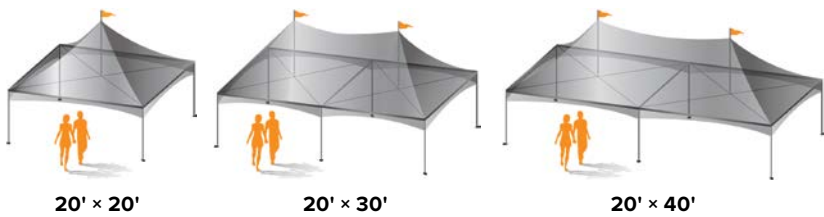

SIZE OPTIONS

TOP MATERIAL

- ✓ 15 oz Heavy Duty Vinyl
- ✓ Waterproof
- ✓ UV Resistant
- ✓ Flame Retardant