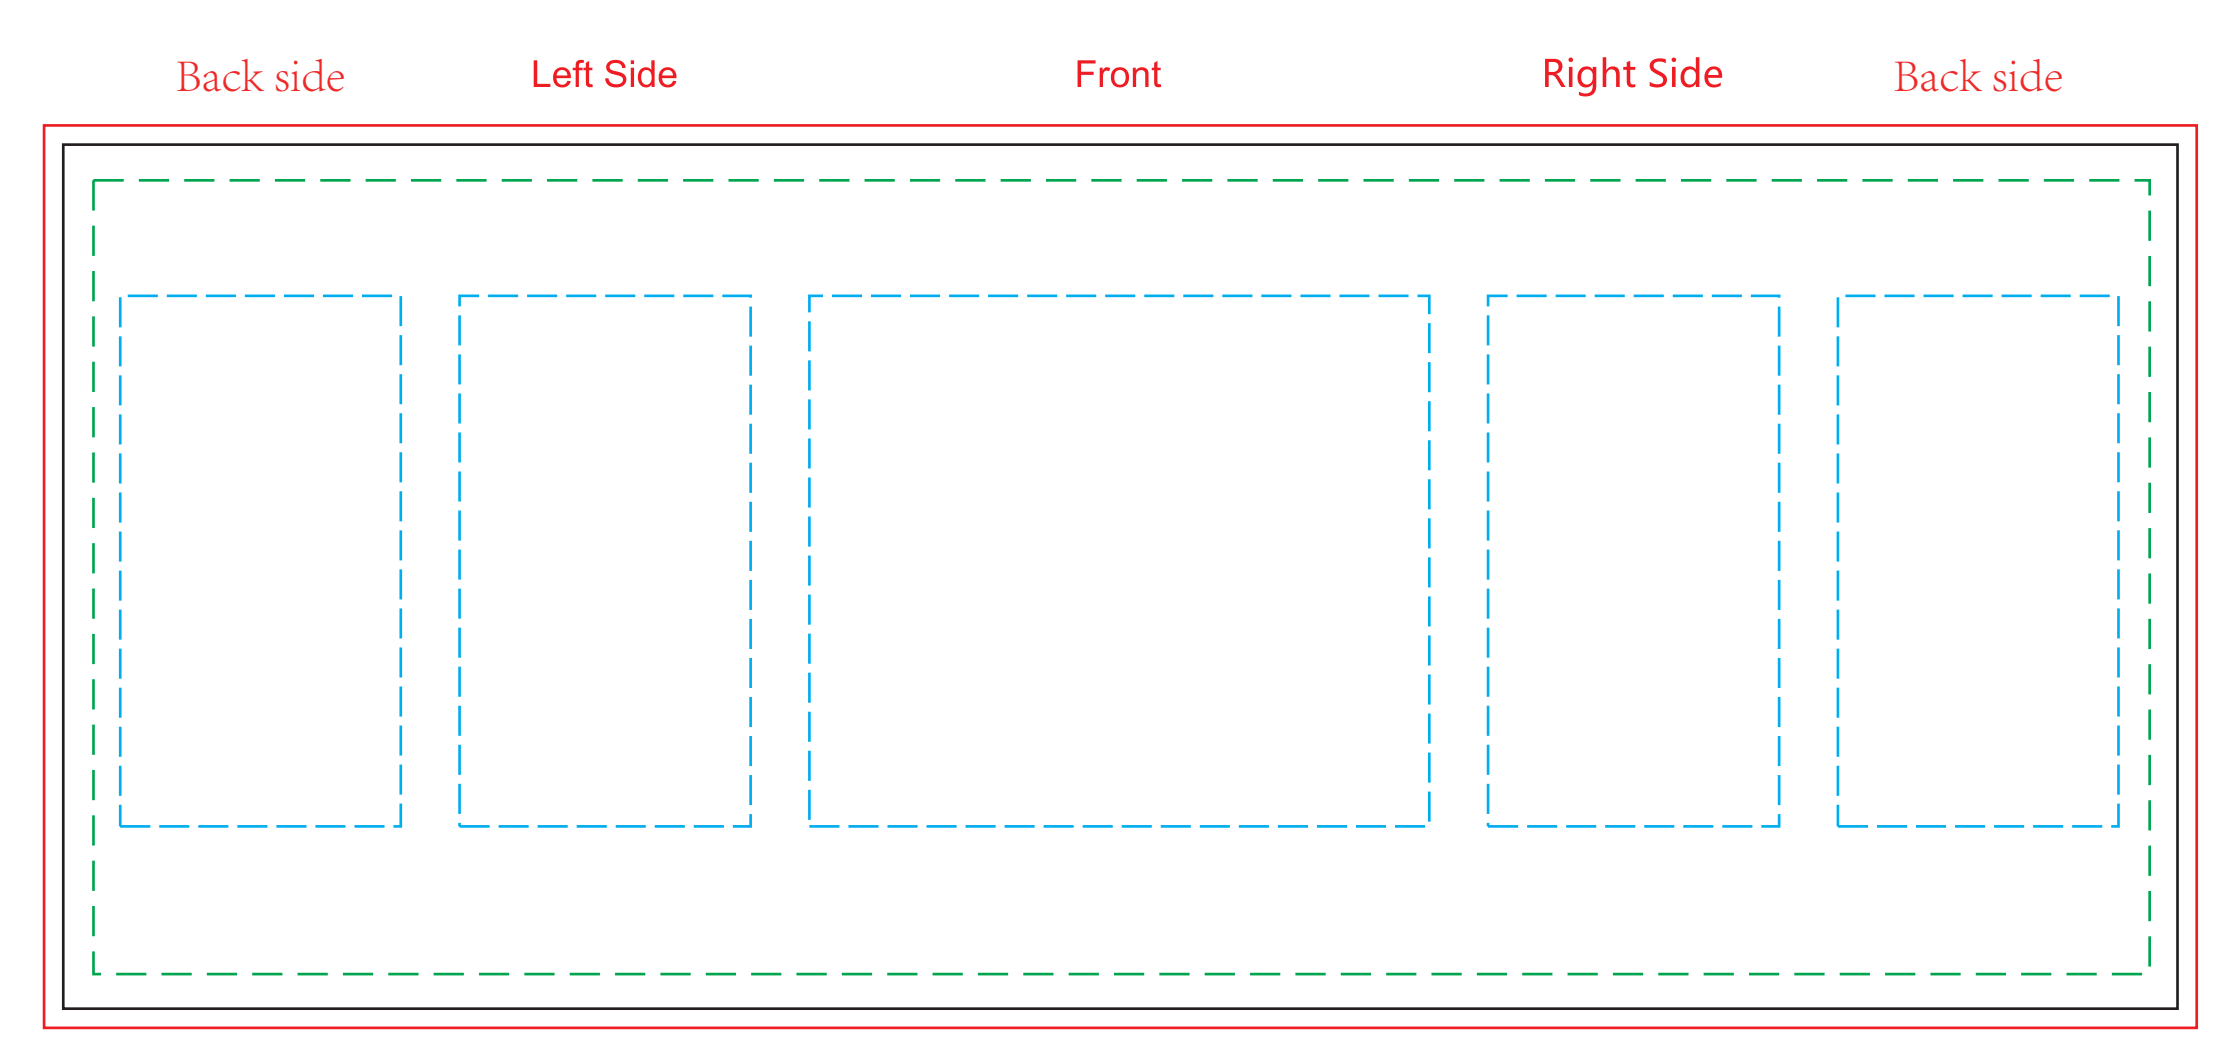

SCALE 10%  
OF ACTUAL SIZE

# Booth 2201 Template

- Safe Area
- Sewing Line
- Bleed Line
- Cut Line

## Counter Template