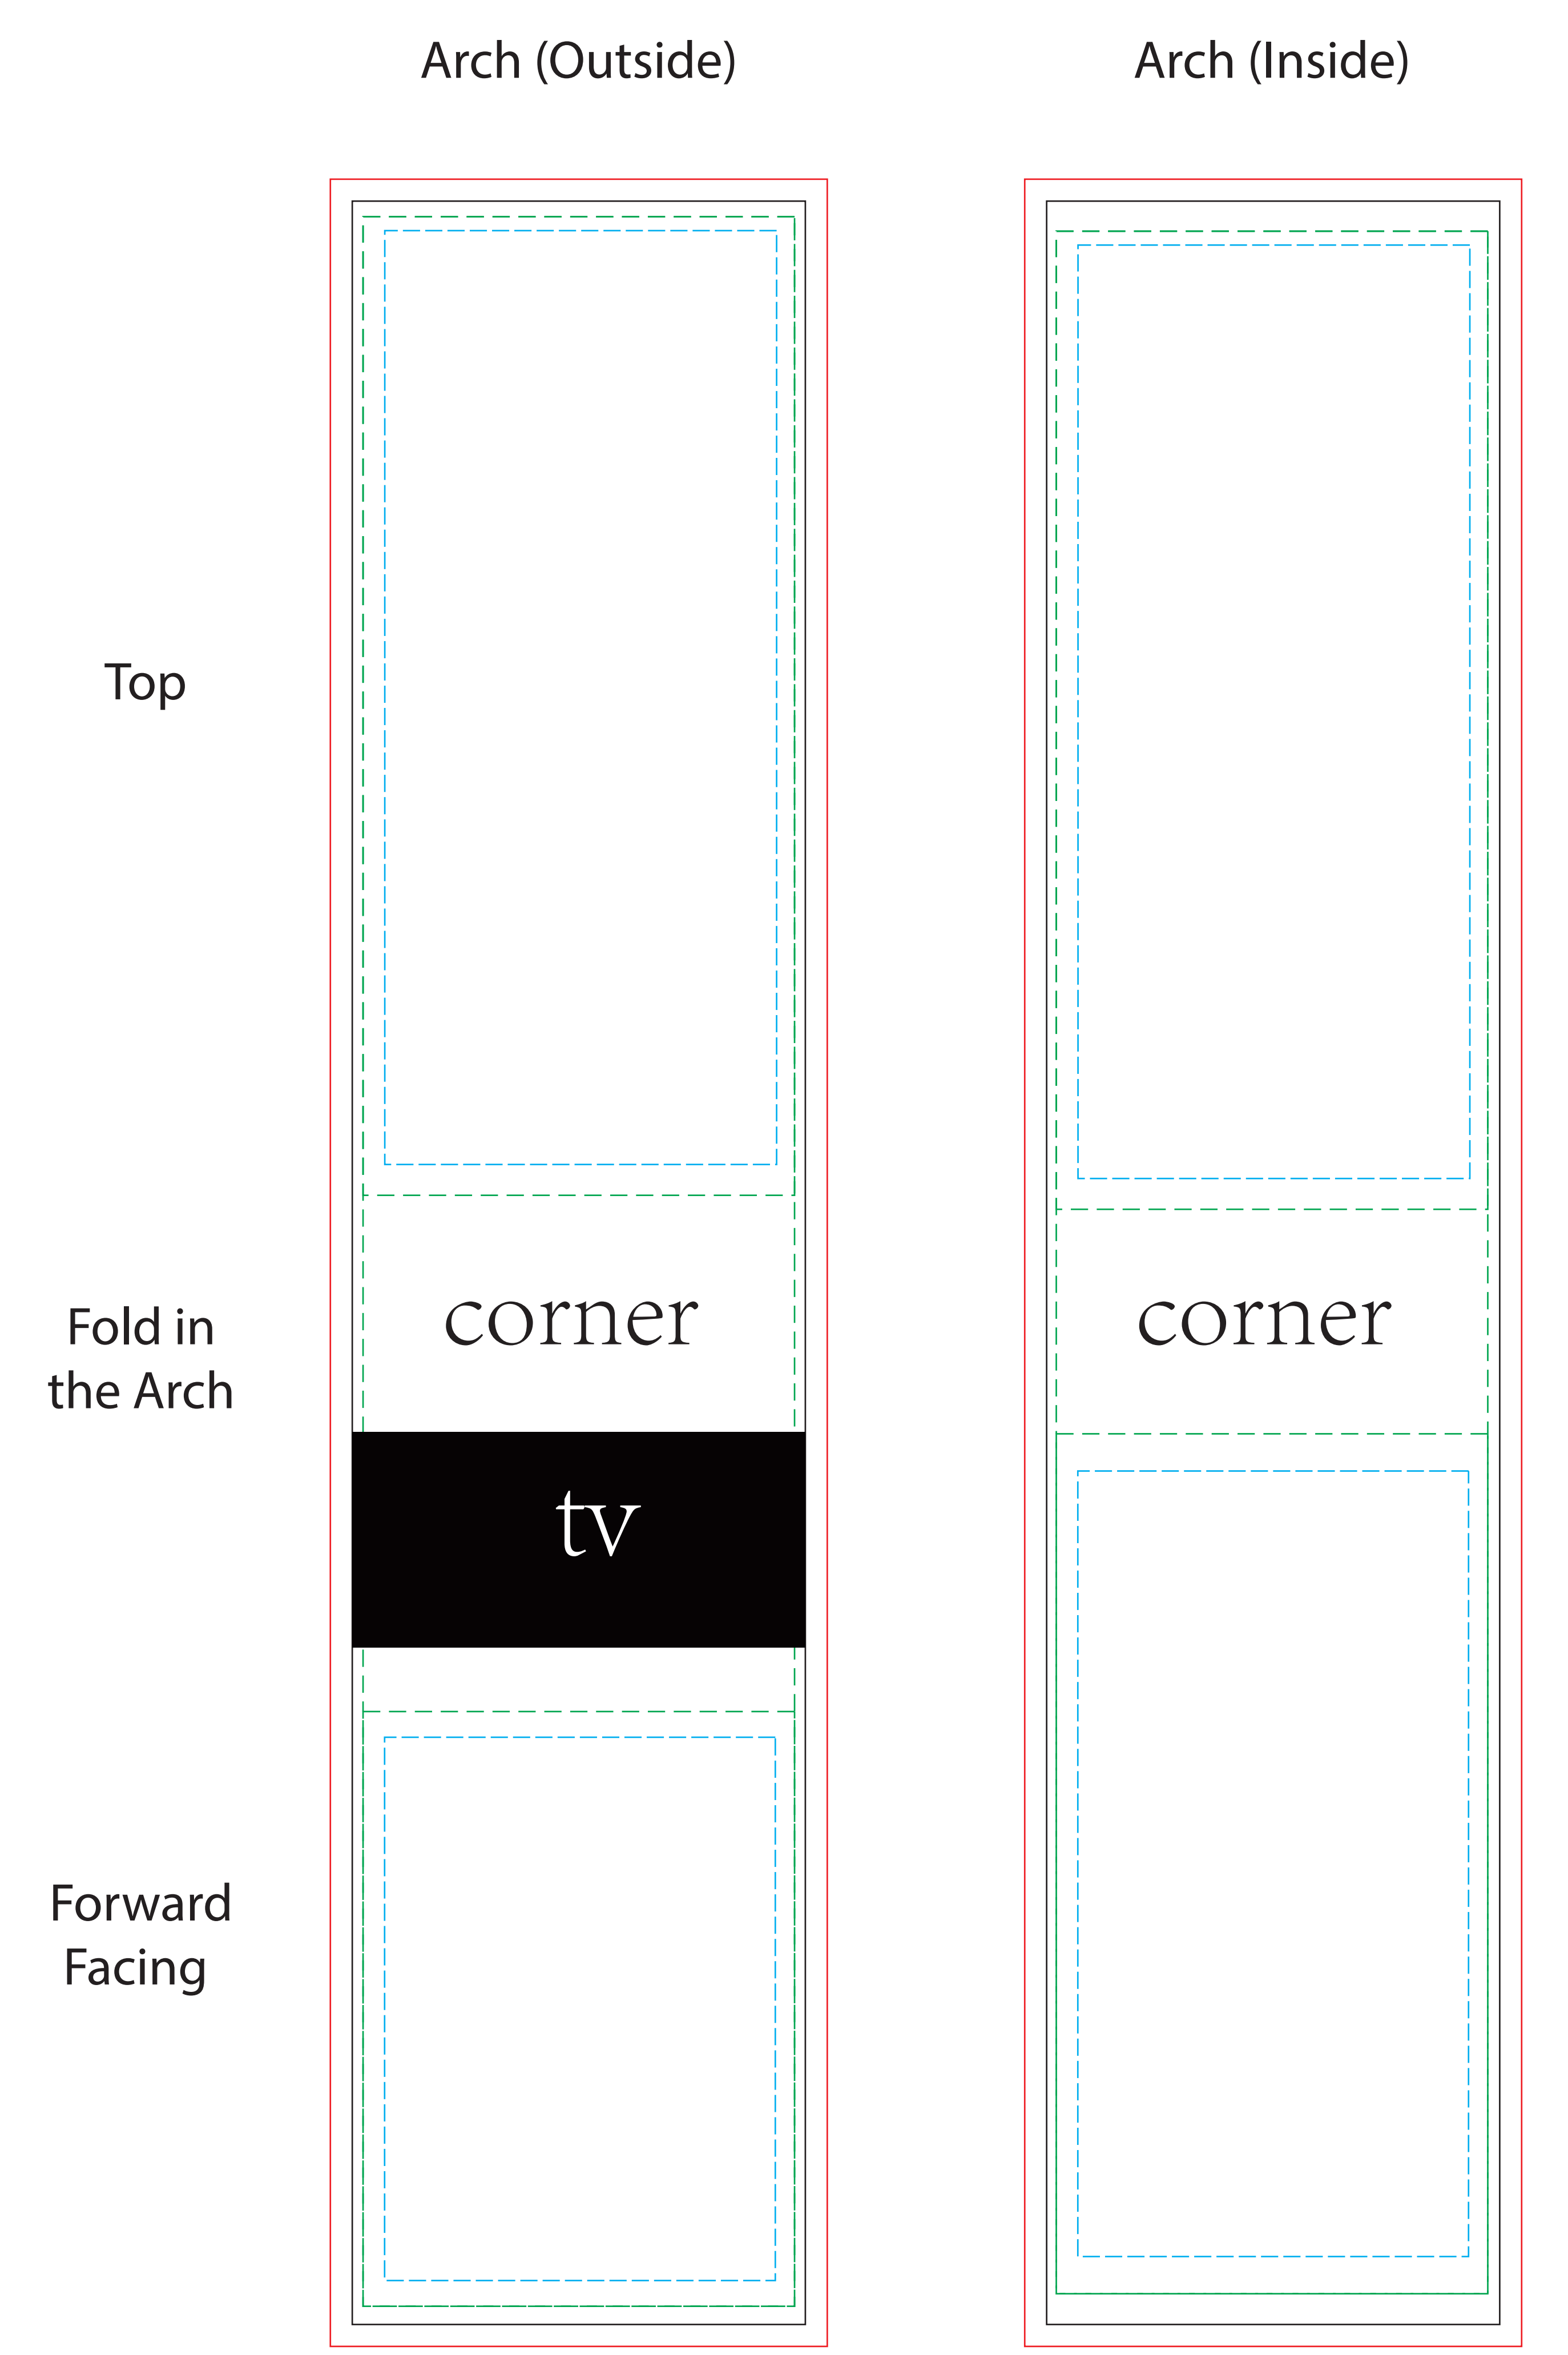

SCALE 10%  
OF ACTUAL SIZE

# Booth 2201 Template

- Safe Area
- Sewing Line
- Bleed Line
- Cut Line

## Counter Template