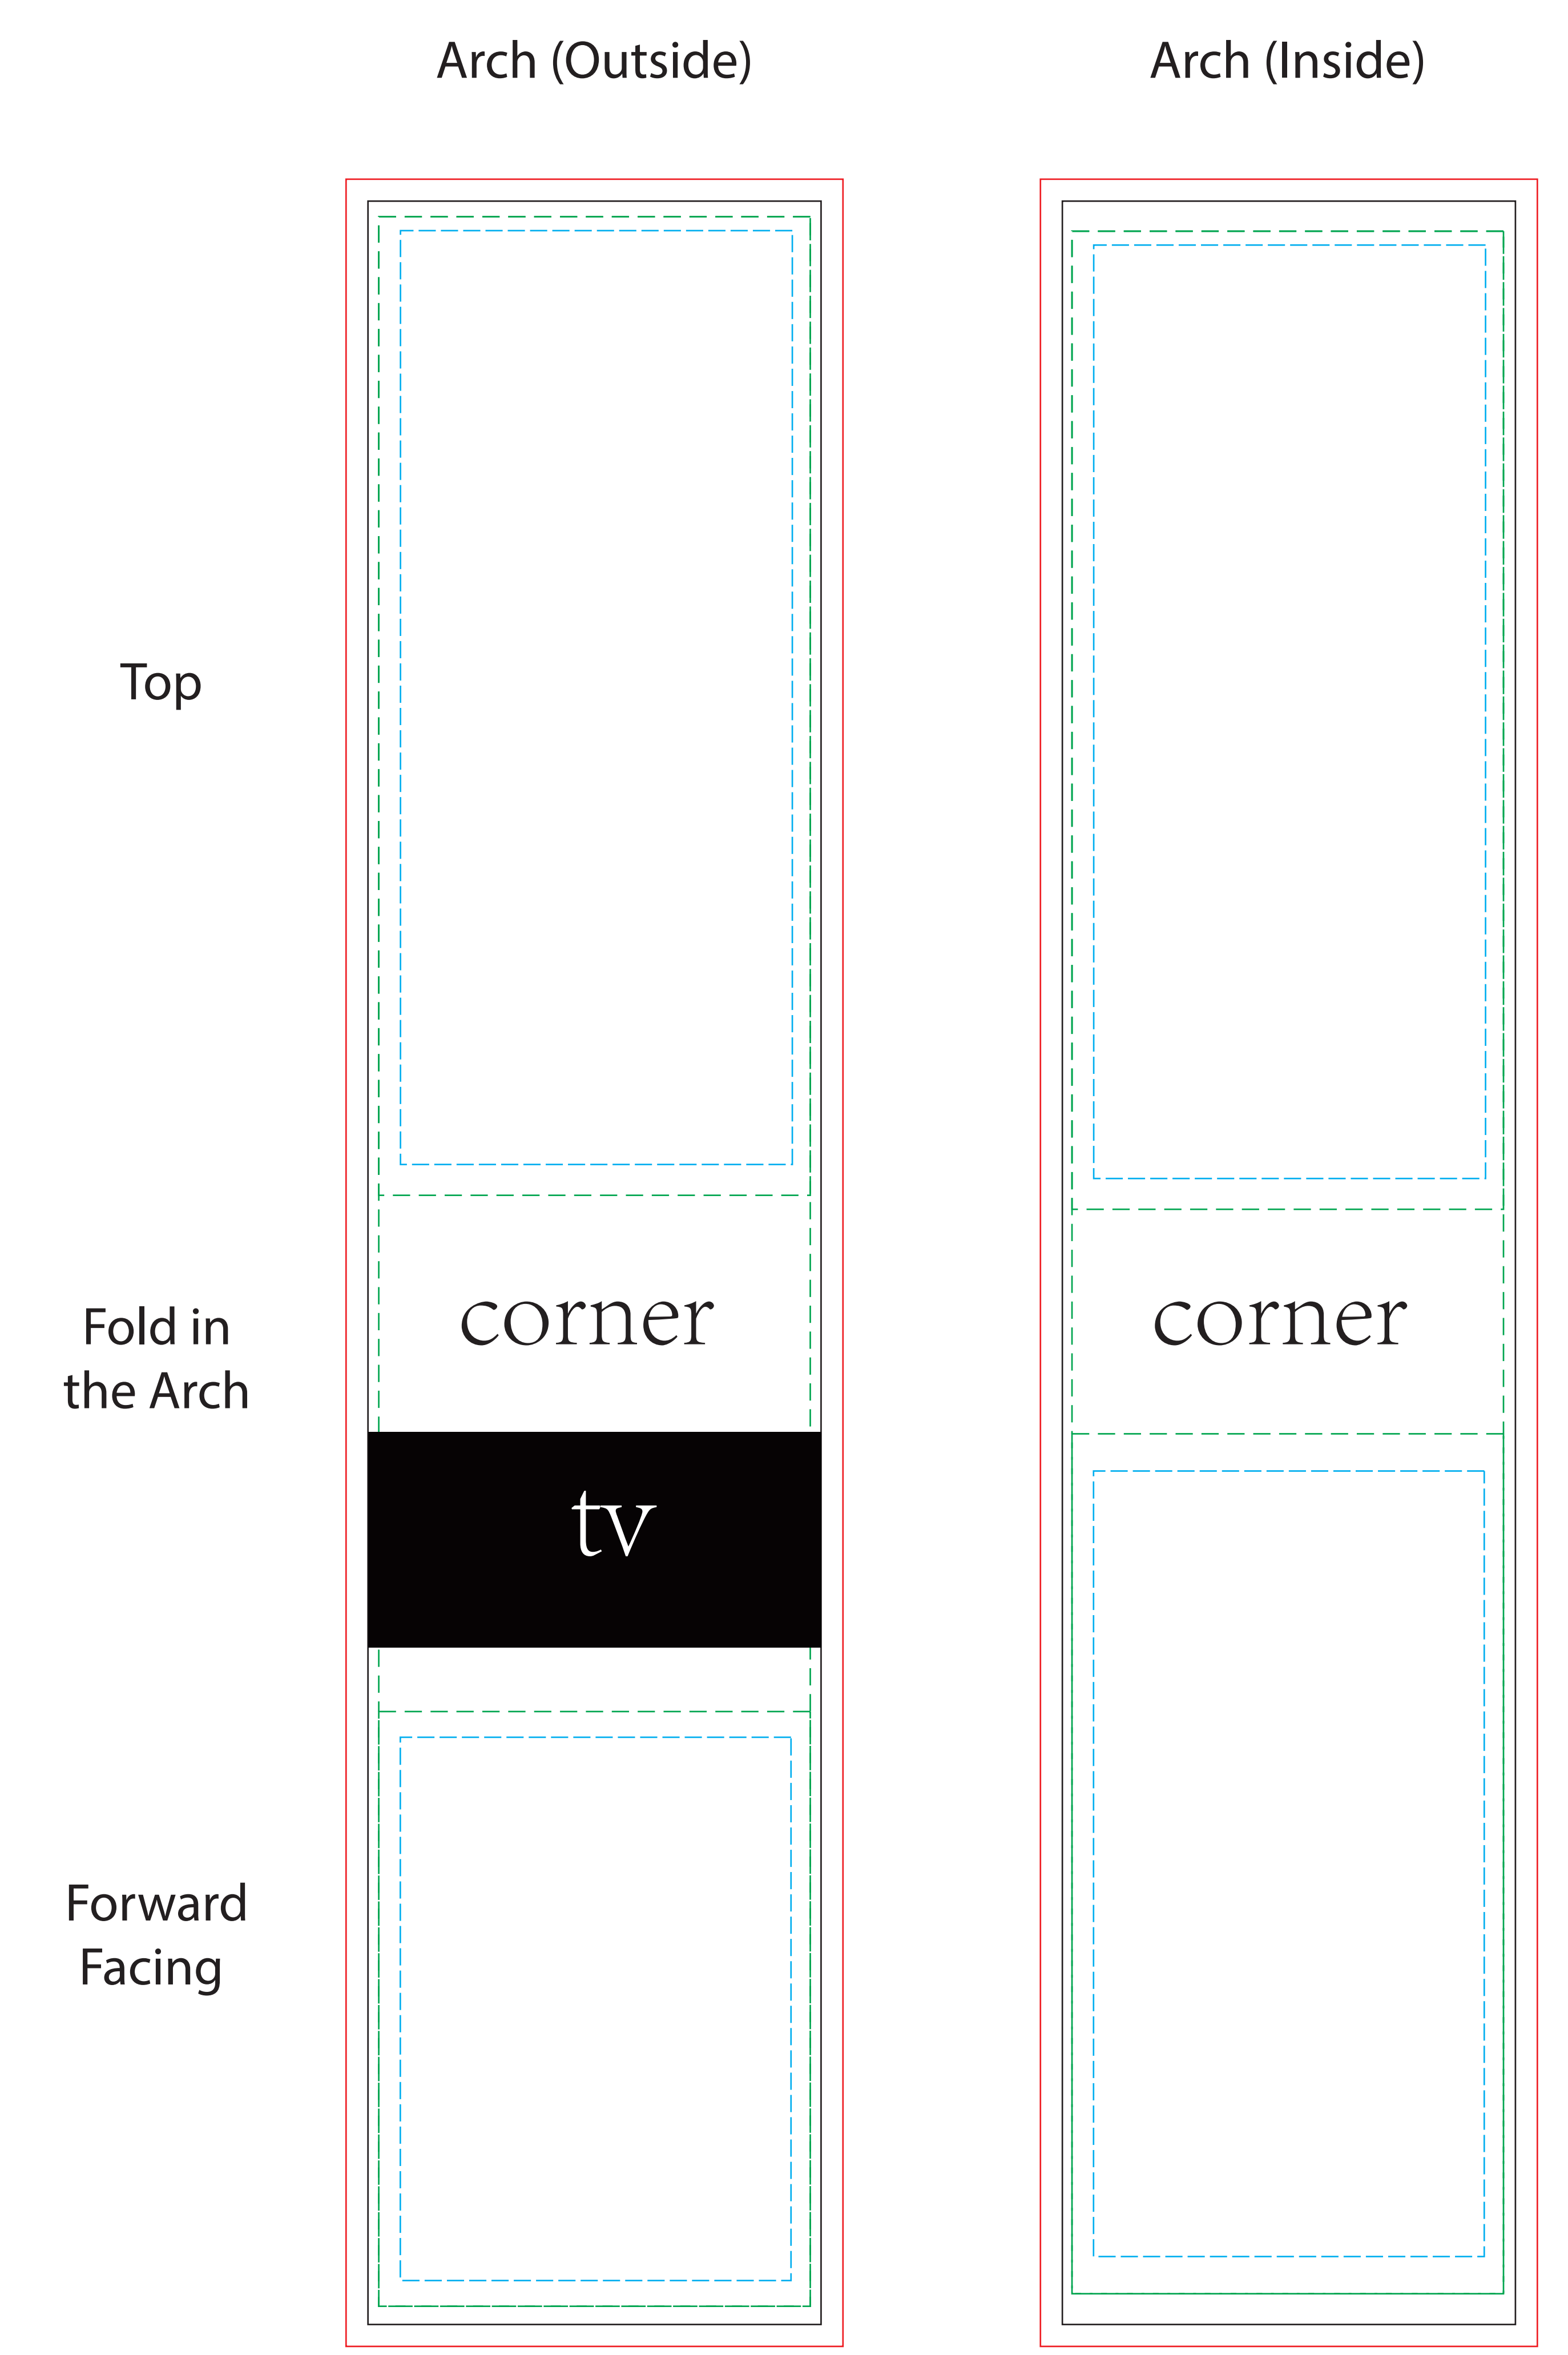

SCALE 10%  
OF ACTUAL SIZE

# Booth 2201 Template

- Safe Area
- Sewing Line
- Bleed Line
- Cut Line

## Counter Template