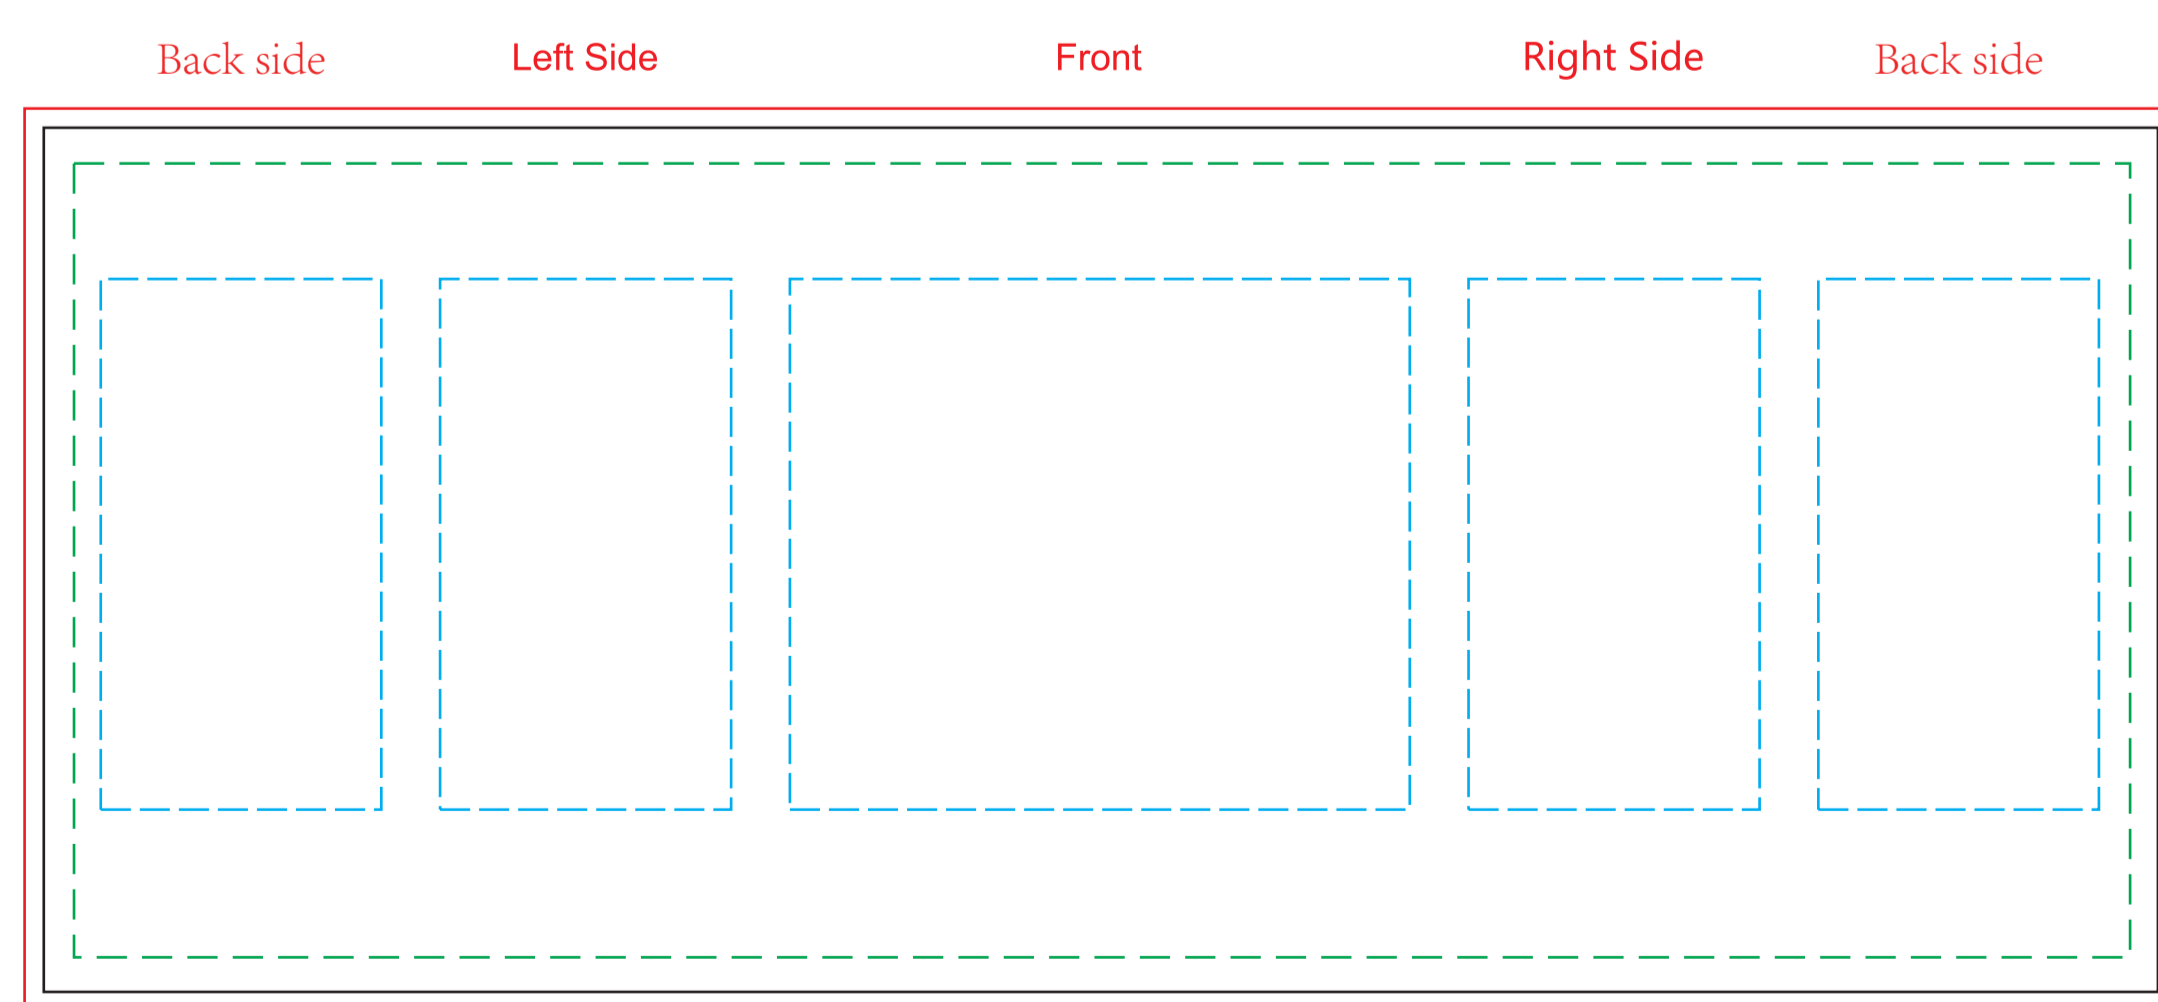

SCALE 10%
OF ACTUAL SIZE

Booth 1202 Template

- Safe Area
- Sewing Line
- Bleed Line
- Cut Line

Counter Template

Counter Template