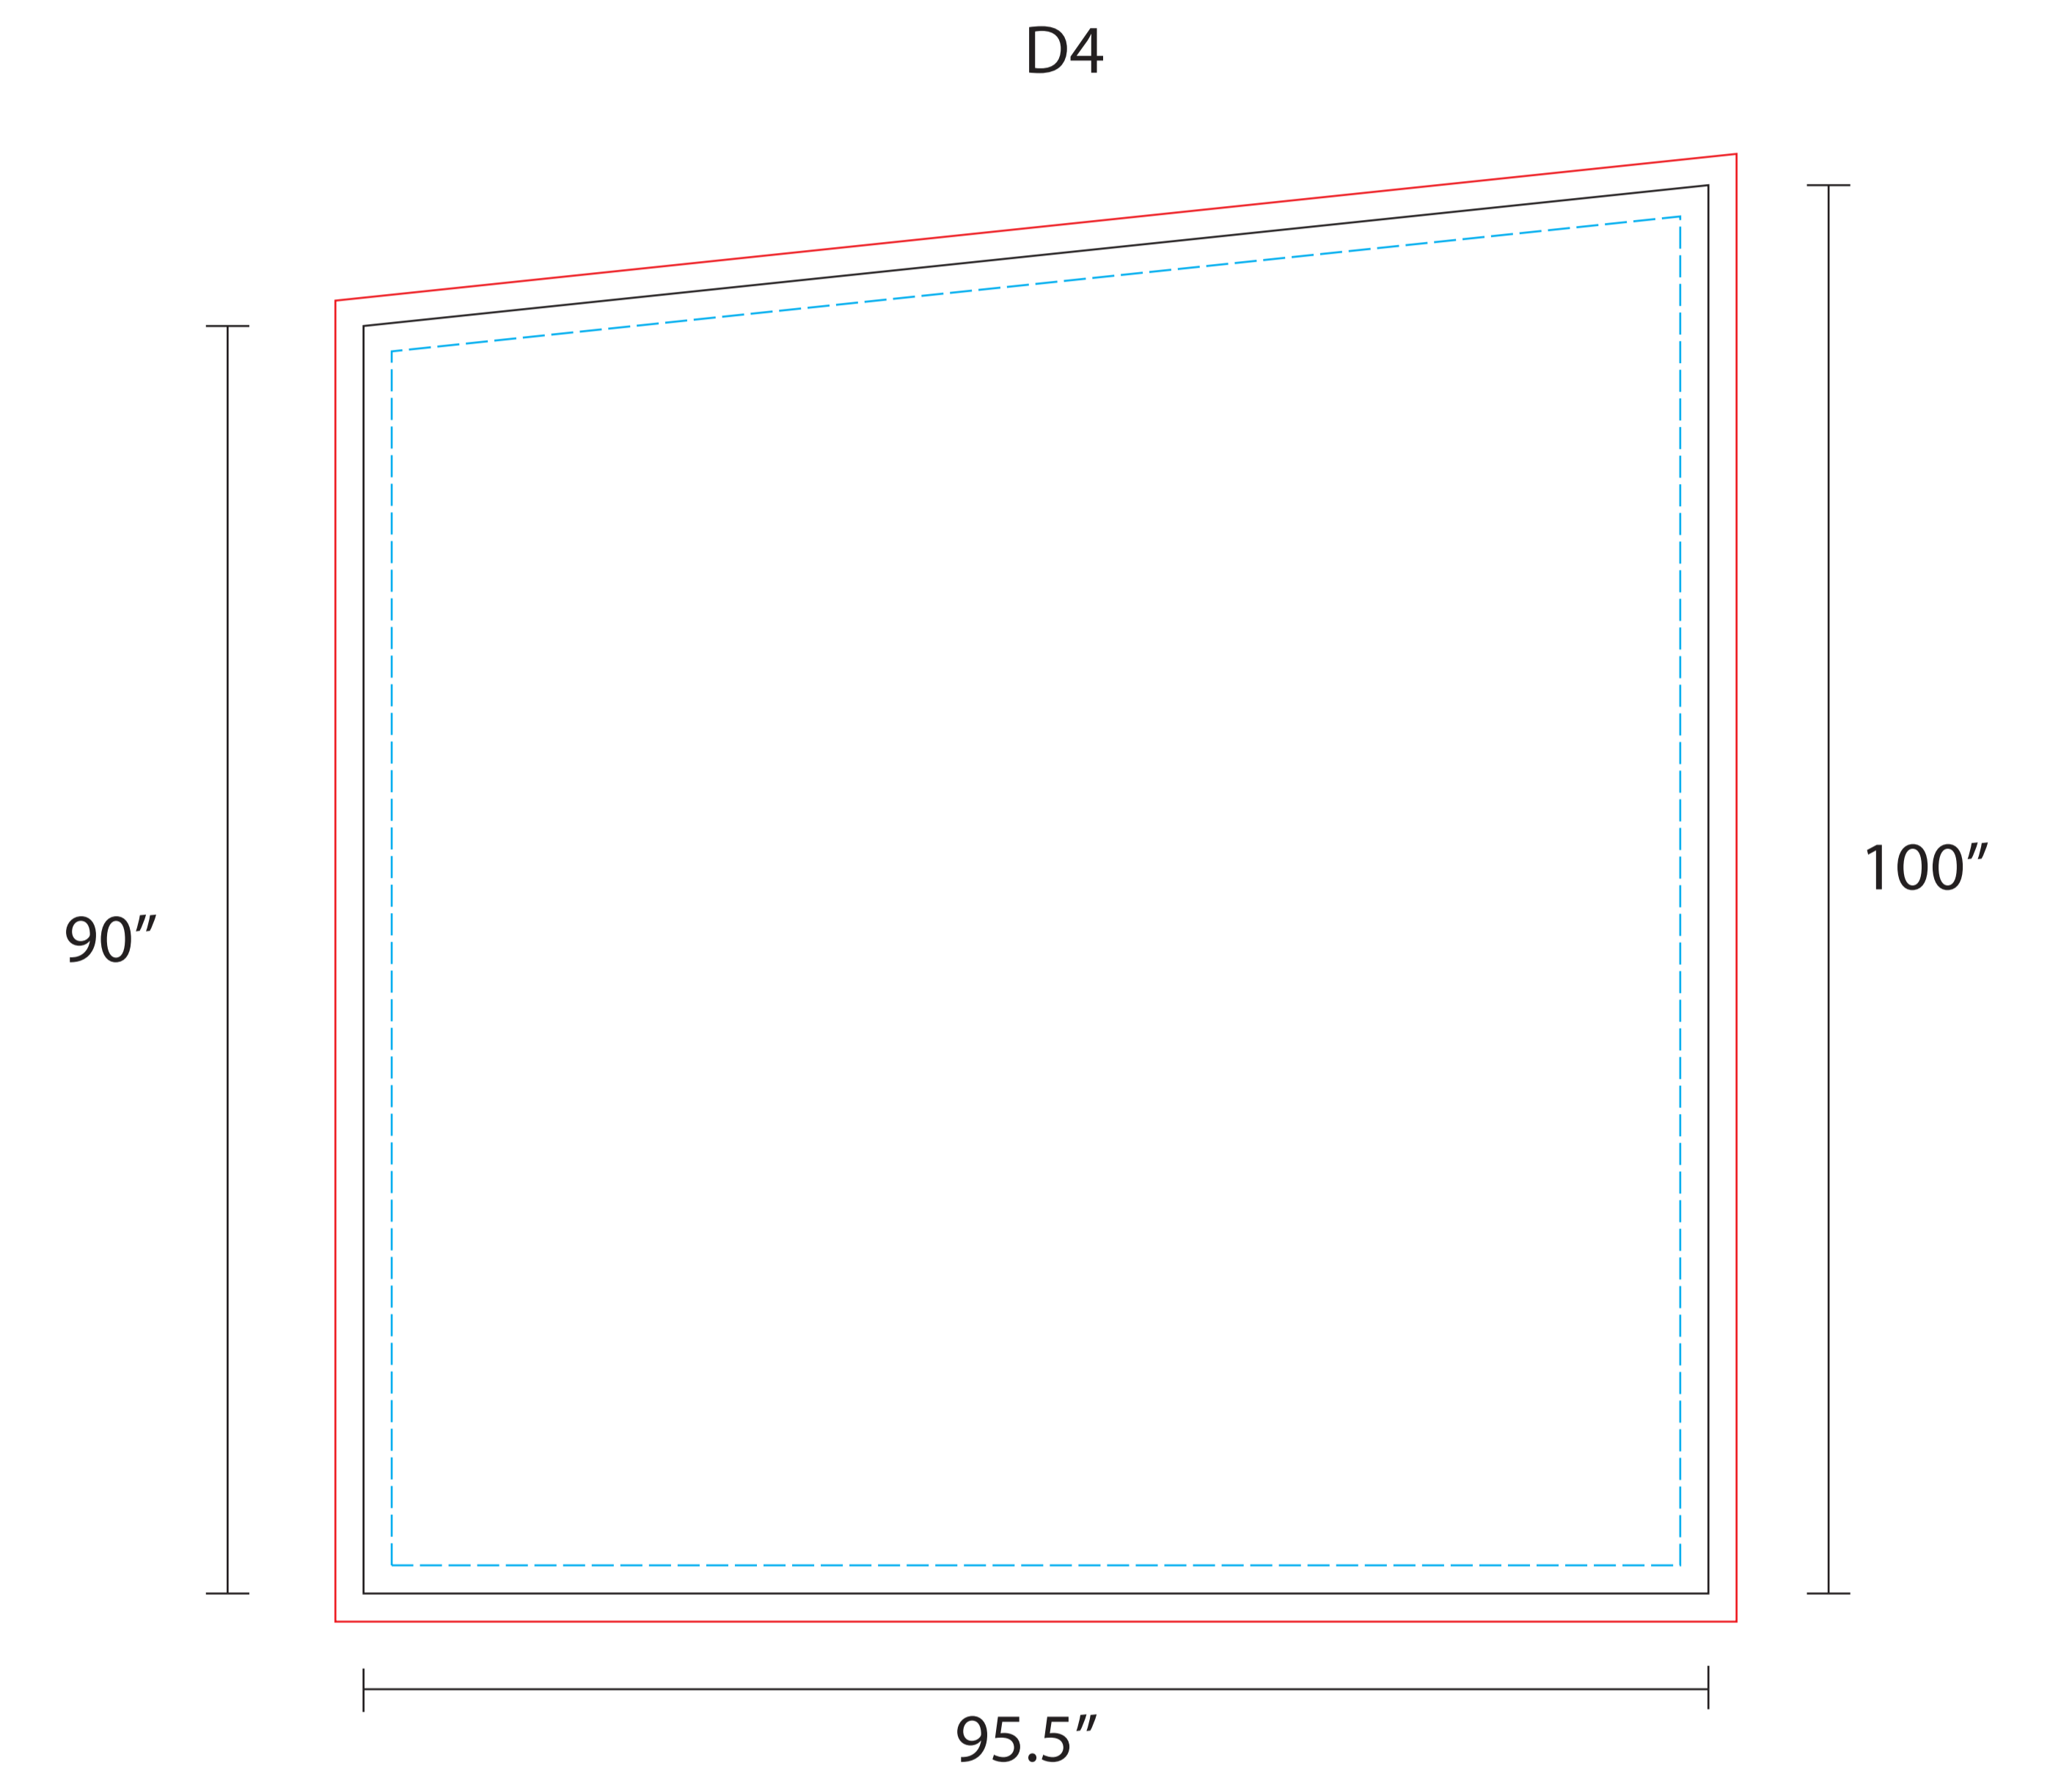

SCALE 10%
OF ACTUAL SIZE

Booth 1202 Template

- Safe Area
- Sewing Line
- Bleed Line
- Cut Line

Counter Template

Counter Template