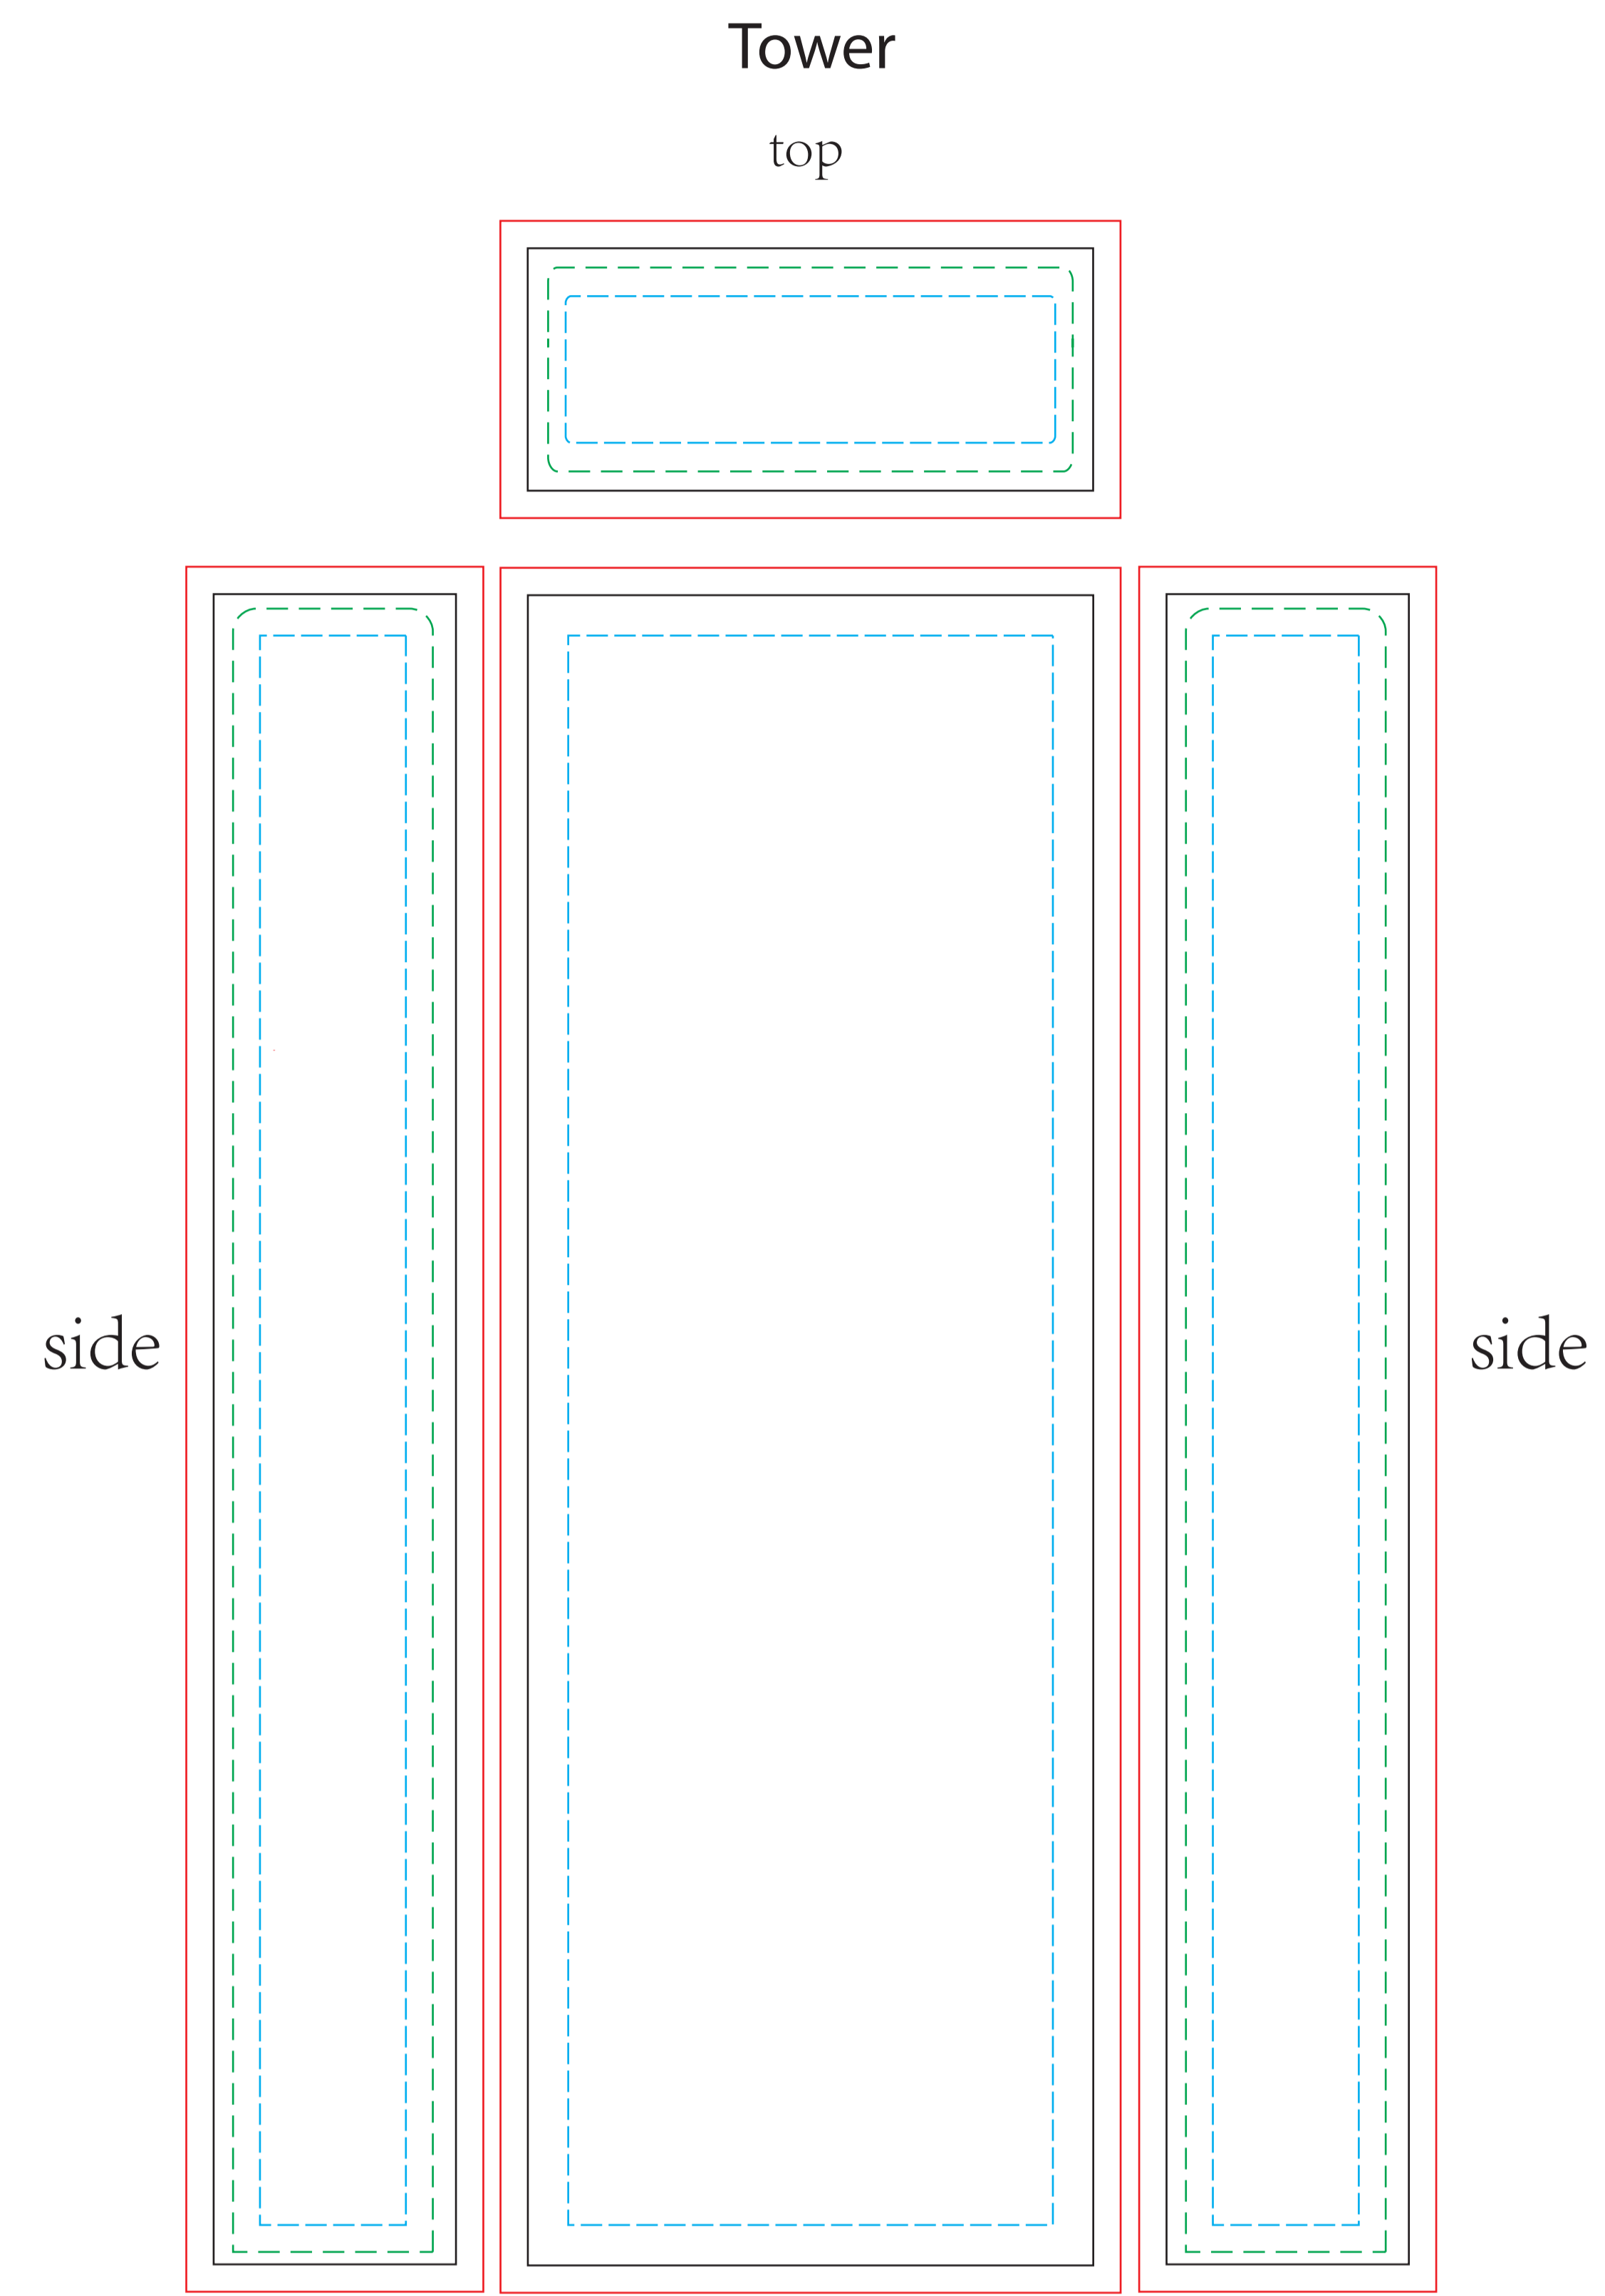

SCALE 10%
OF ACTUAL SIZE

Booth 1202 Template

- Safe Area
- Sewing Line
- Bleed Line
- Cut Line

Counter Template

Counter Template