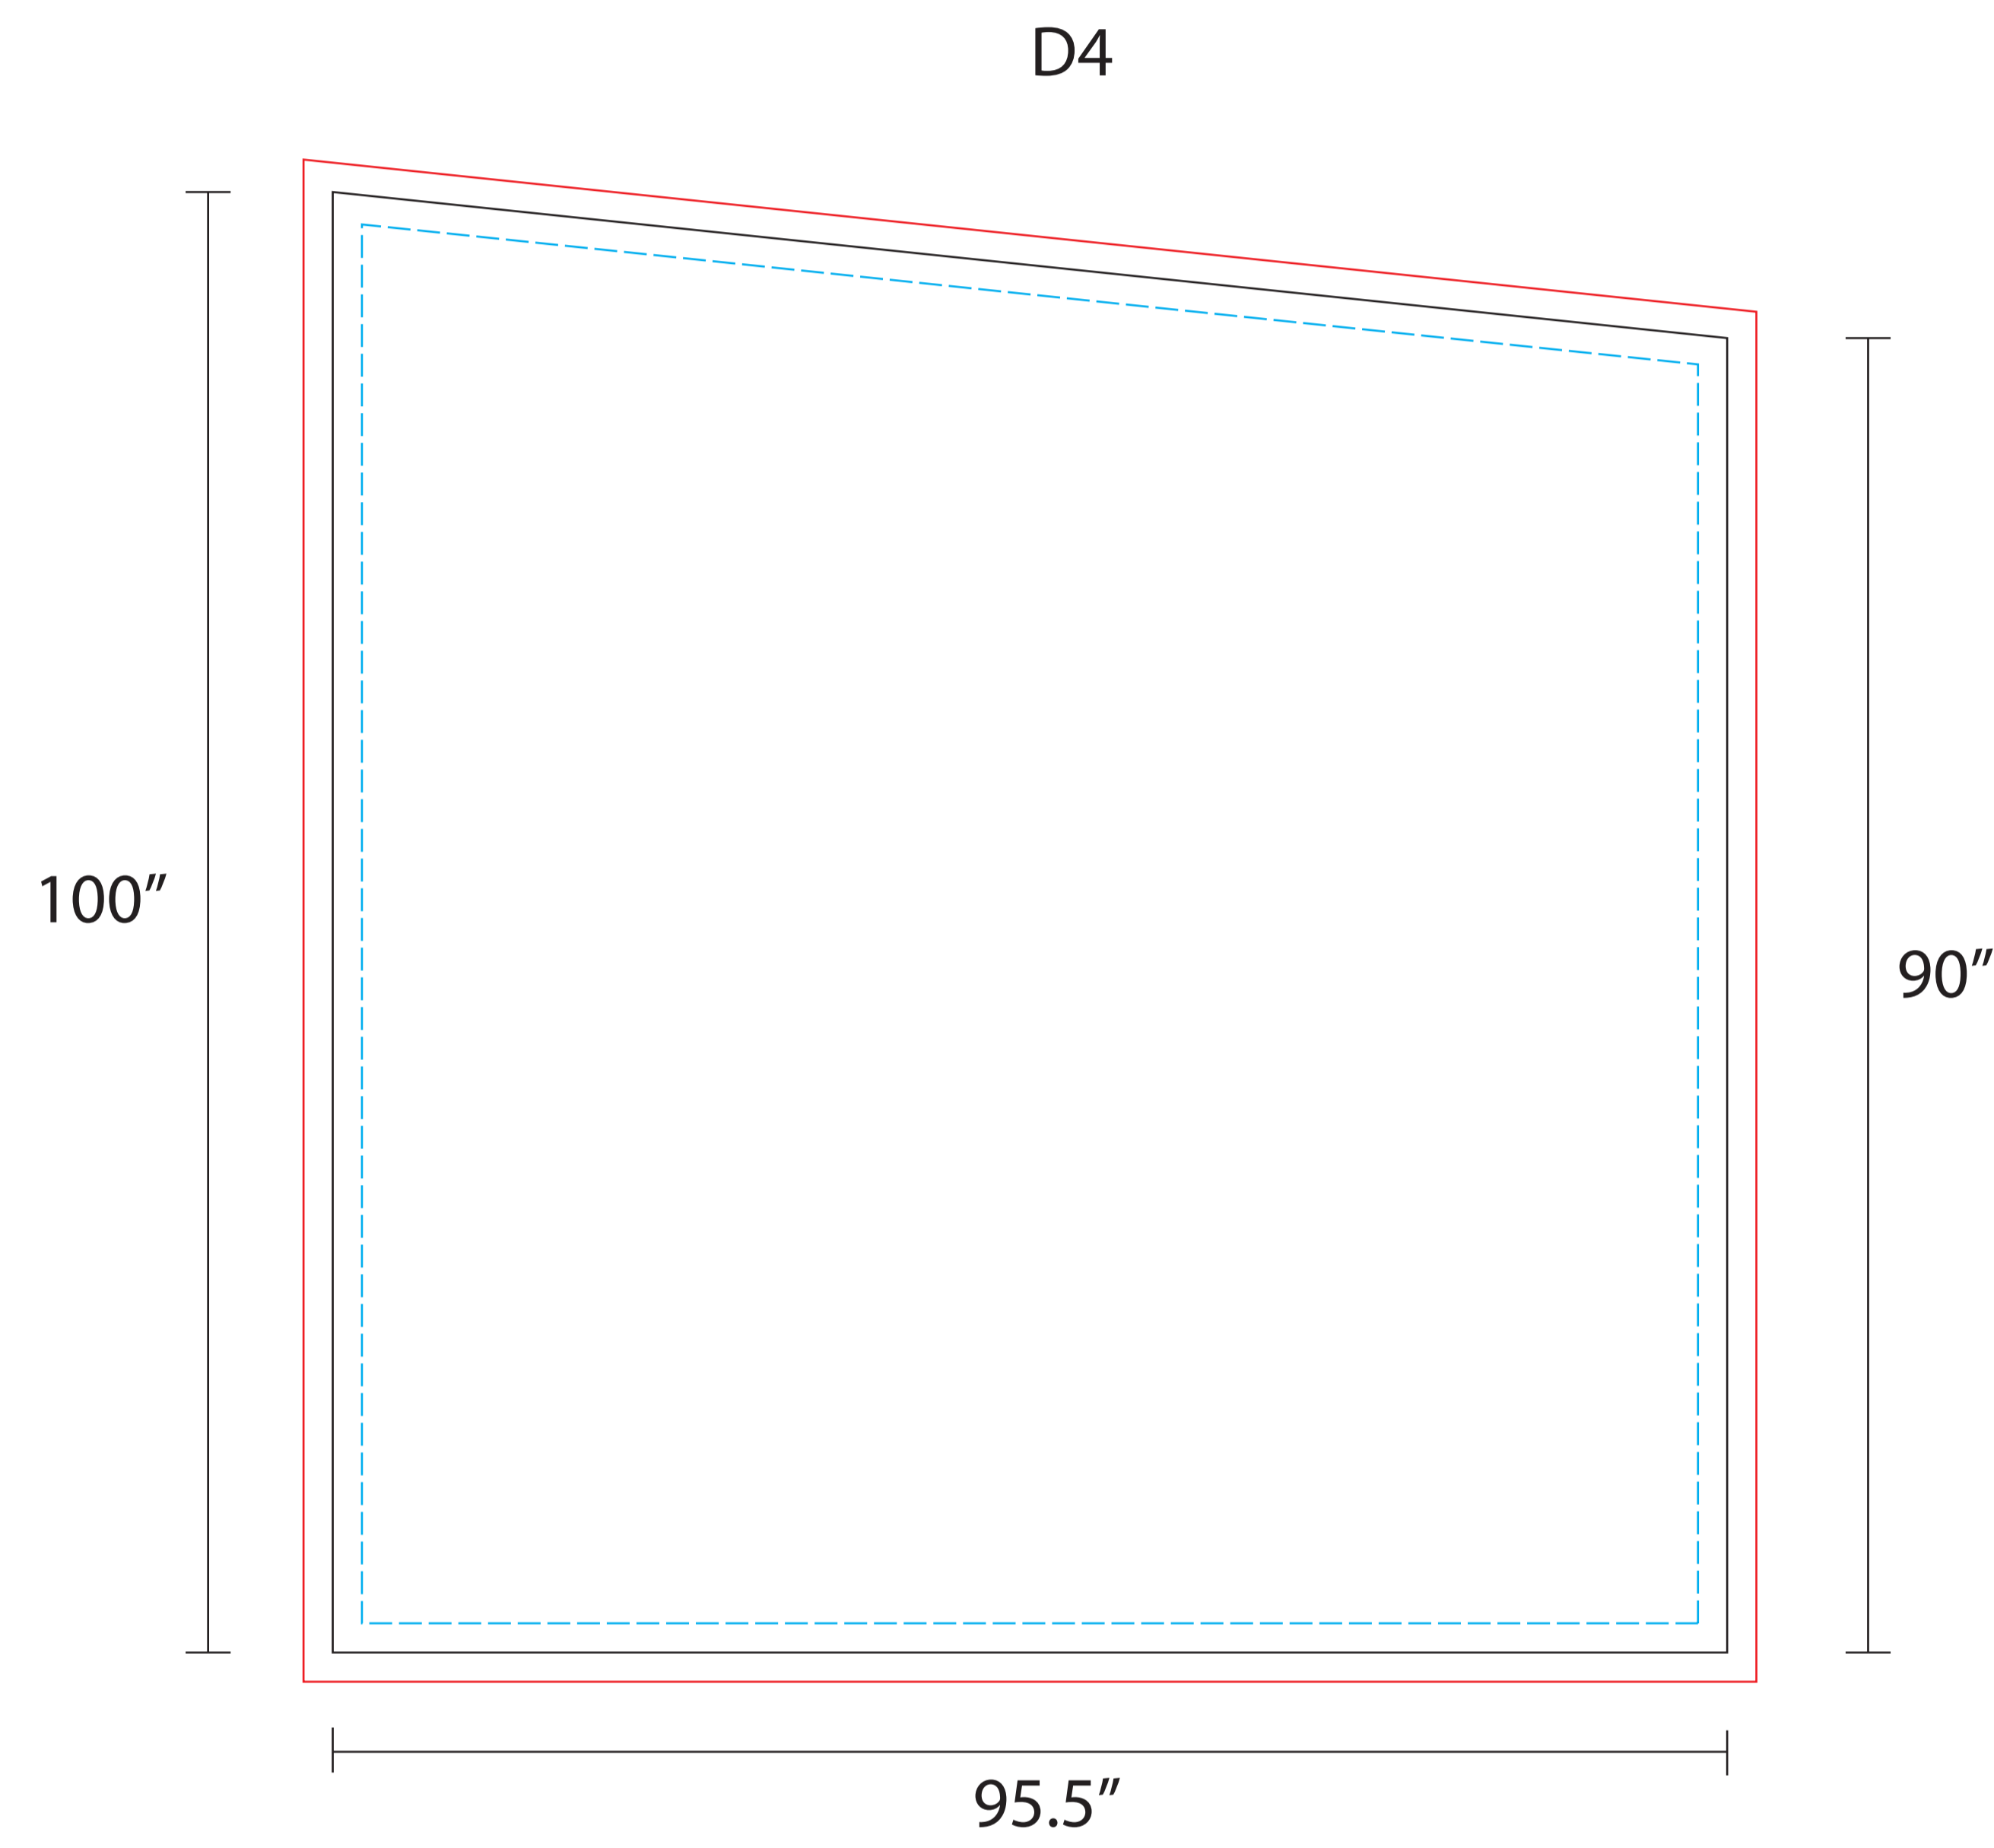

SCALE 10%
OF ACTUAL SIZE

Booth 1202 Template

- Safe Area
- Sewing Line
- Bleed Line
- Cut Line

Counter Template

Counter Template