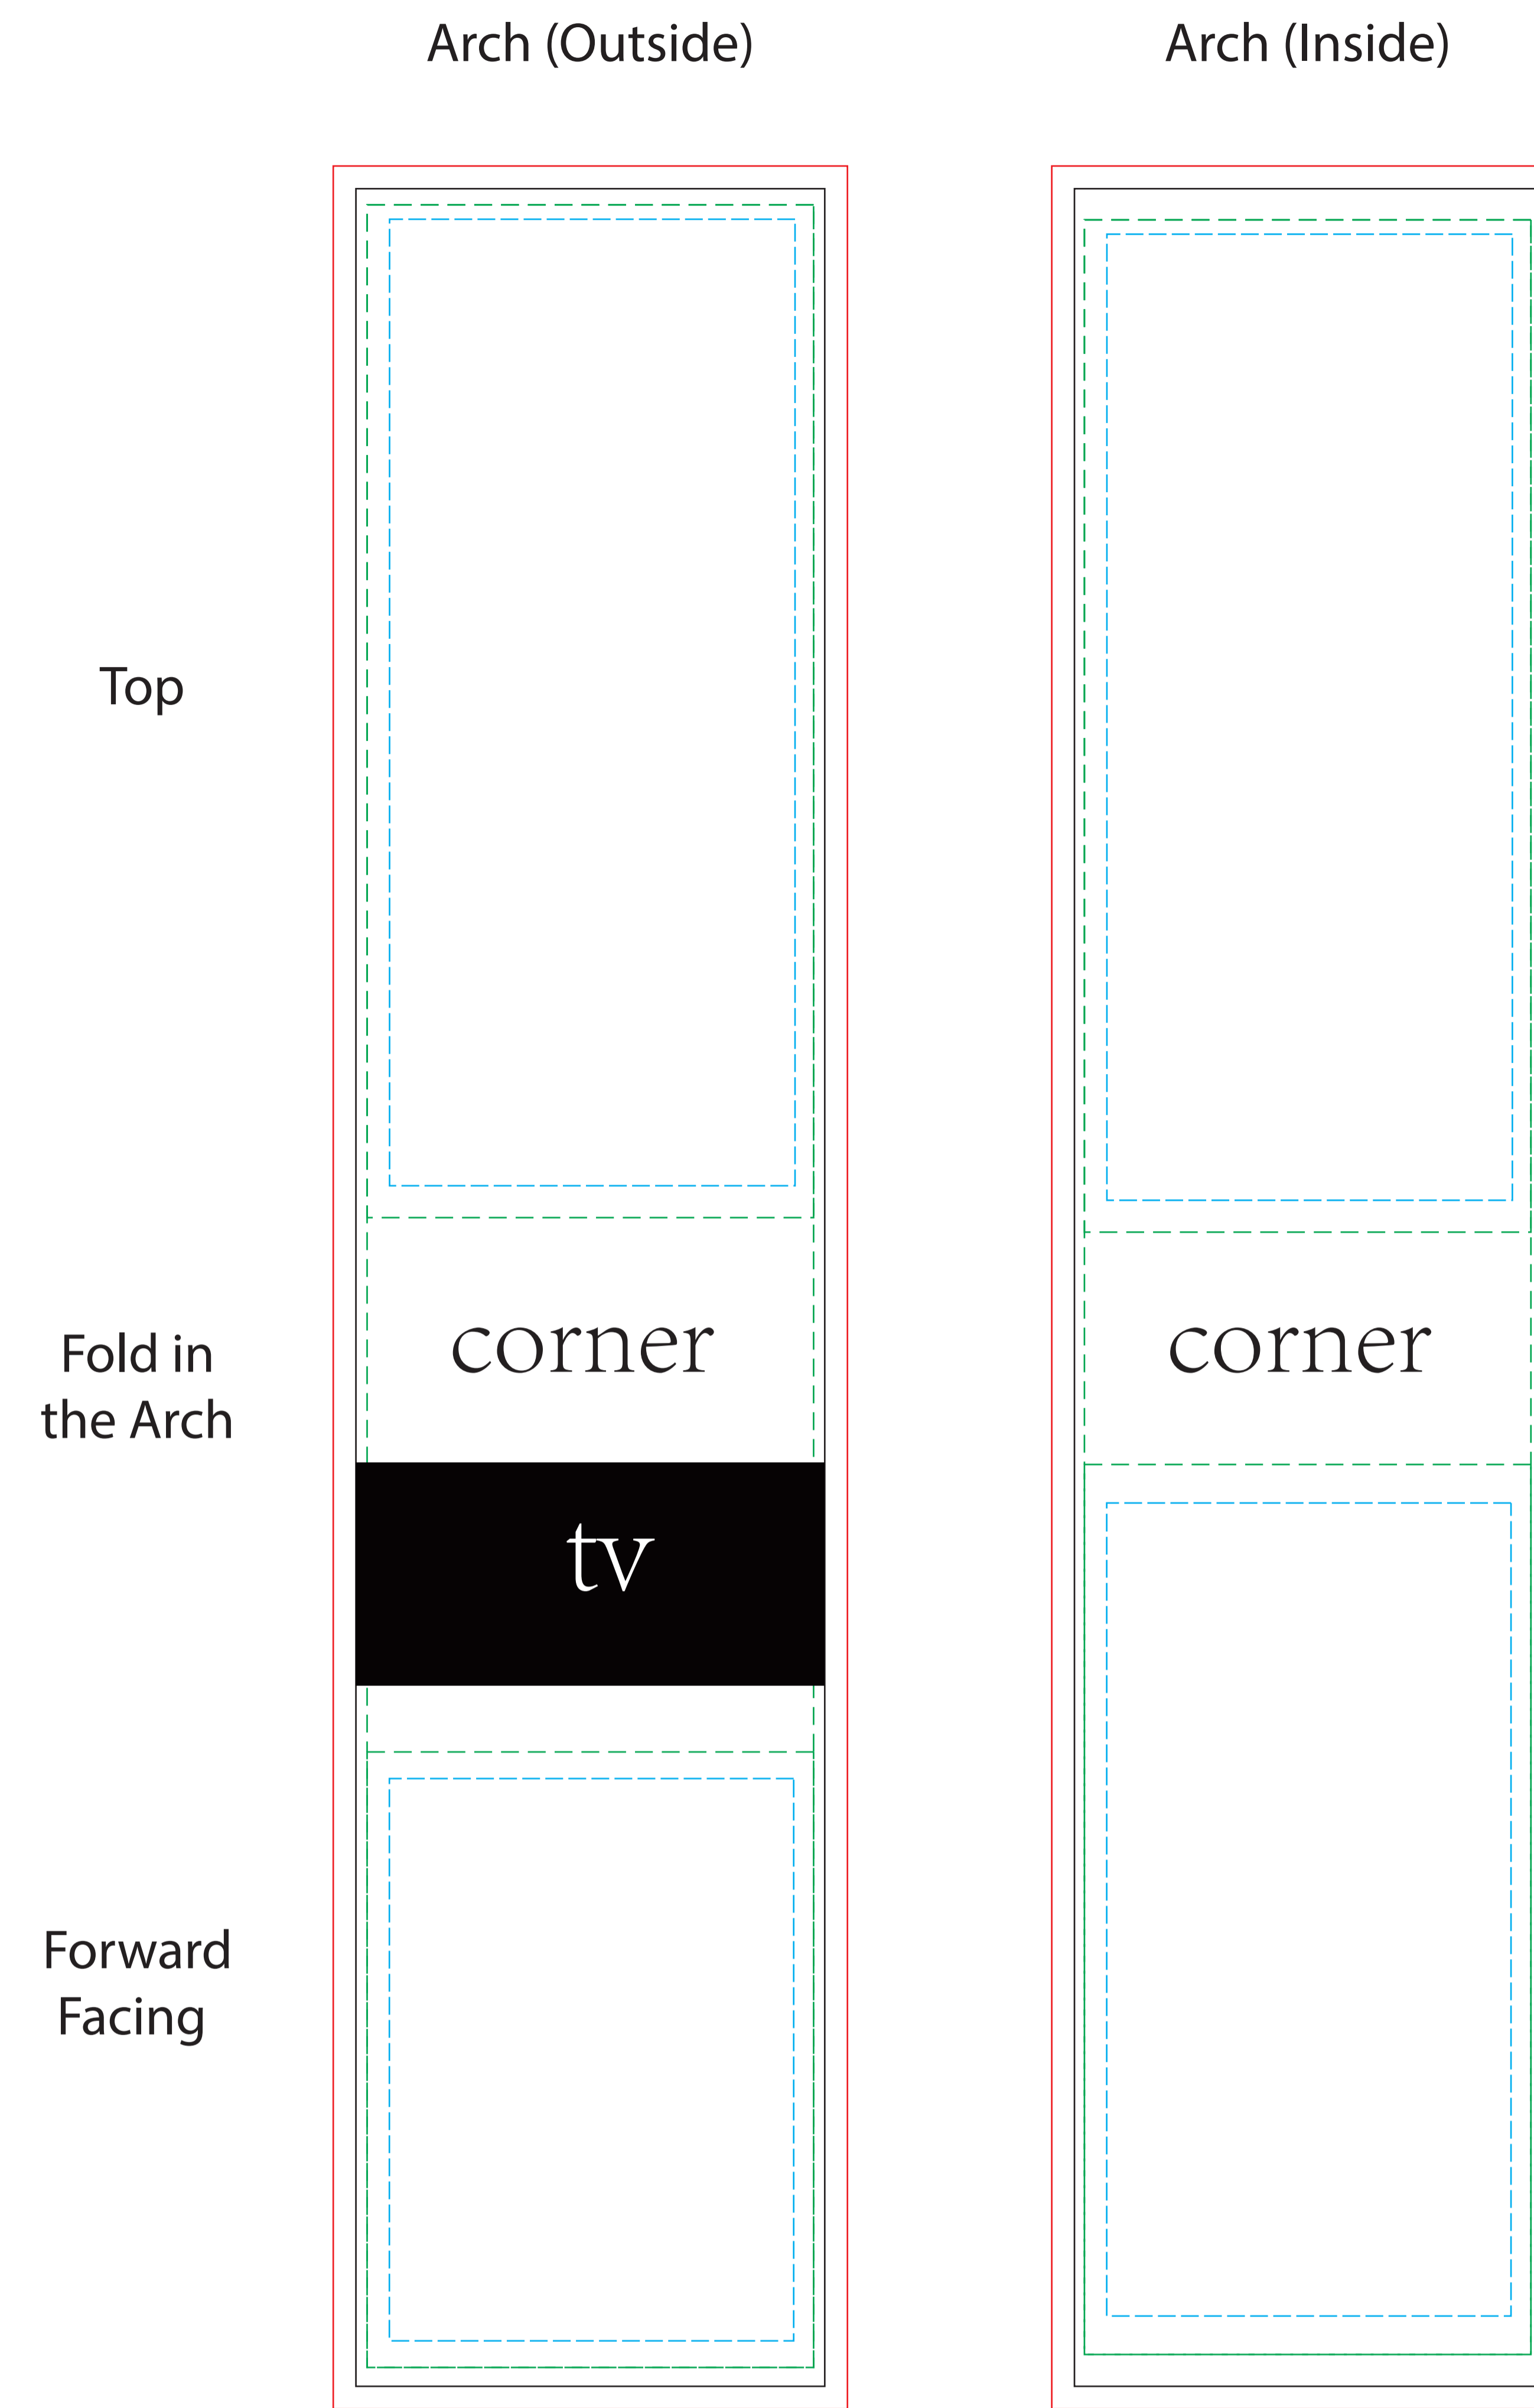

SCALE 10%
OF ACTUAL SIZE

Booth 1202 Template

- Safe Area
- Sewing Line
- Bleed Line
- Cut Line

Counter Template

Counter Template