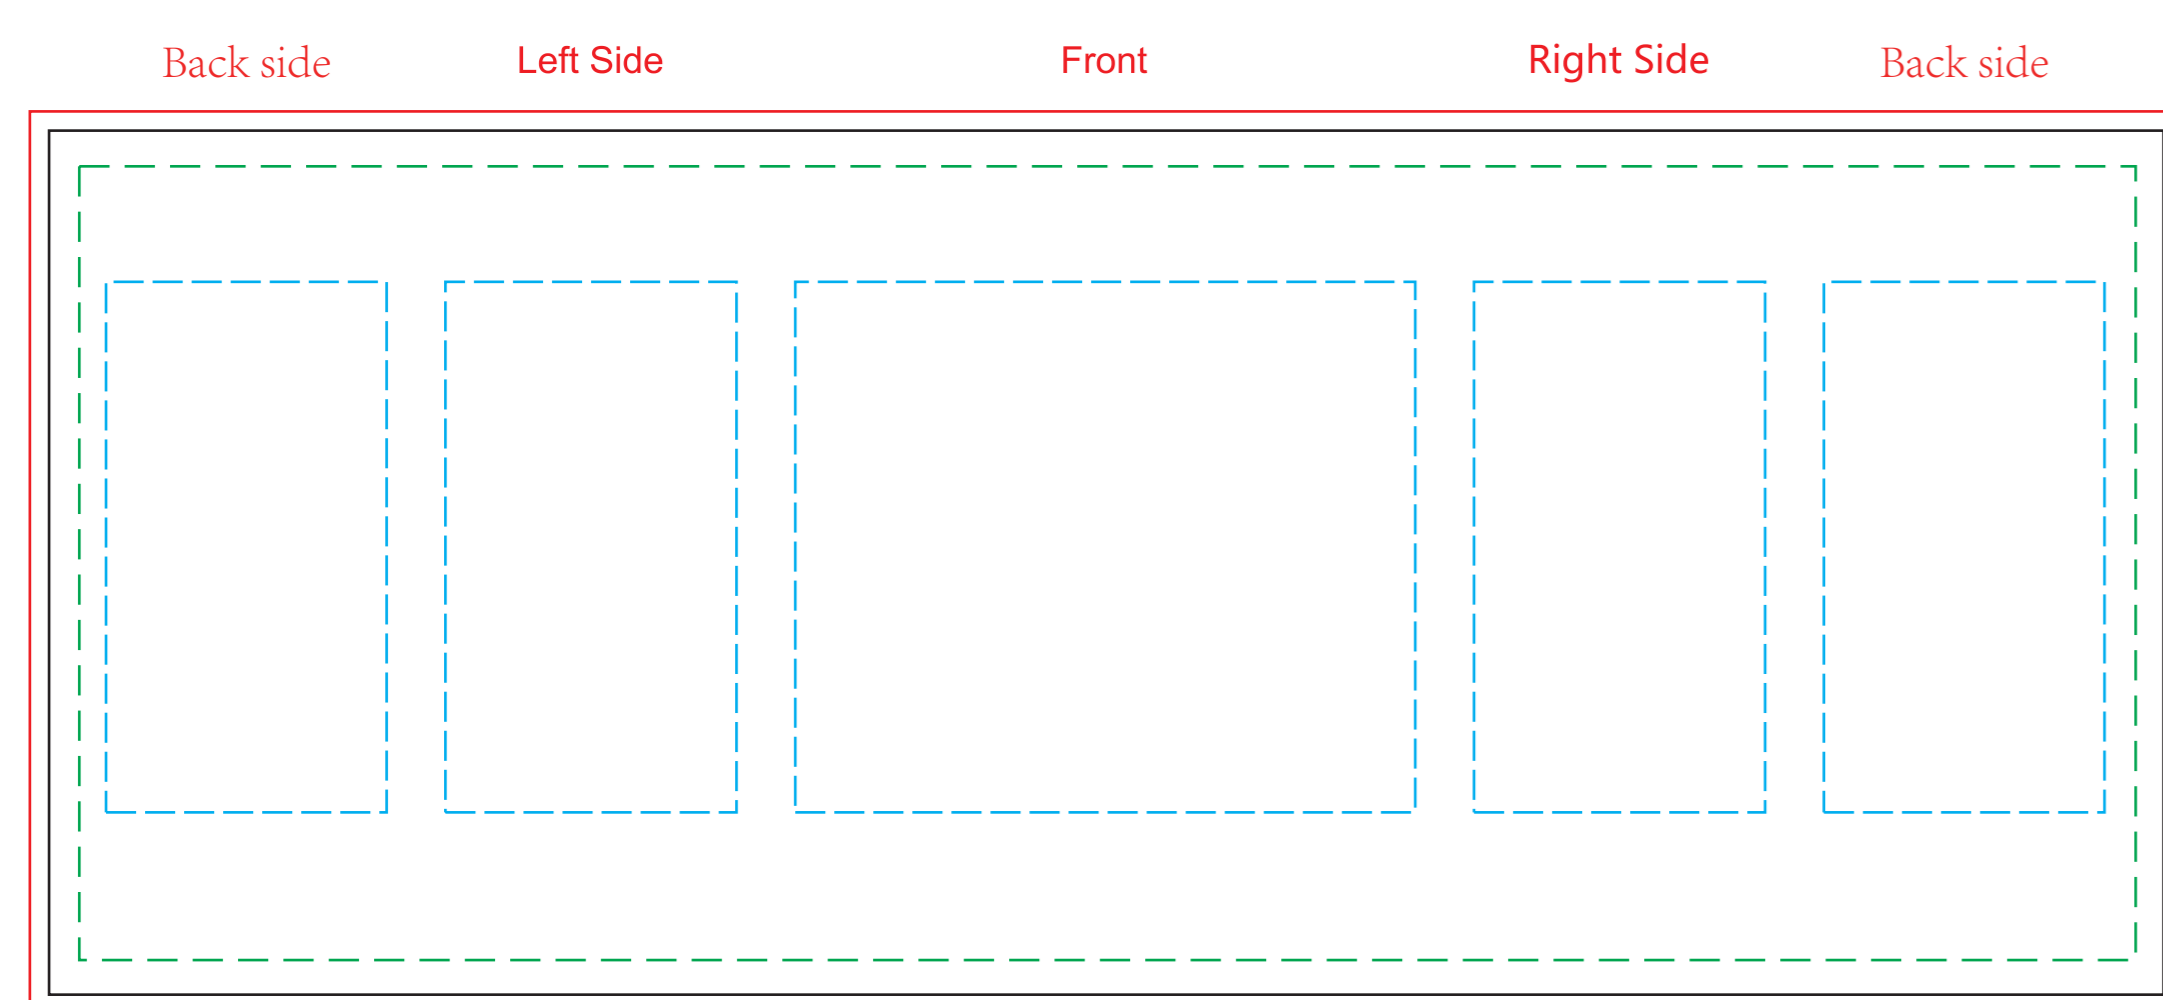

SCALE 10%
OF ACTUAL SIZE

Booth 1101 Template

Counter Template

Arch (Outside)

Arch (Inside)

Top

Fold in
the Arch

Forward
Facing

DESIGN SAFE
AREA 50 in
FROM THE
GROUND

Tower
top

side

side

- Safe Area
- Sewing Line
- Bleed Line
- Cut Line