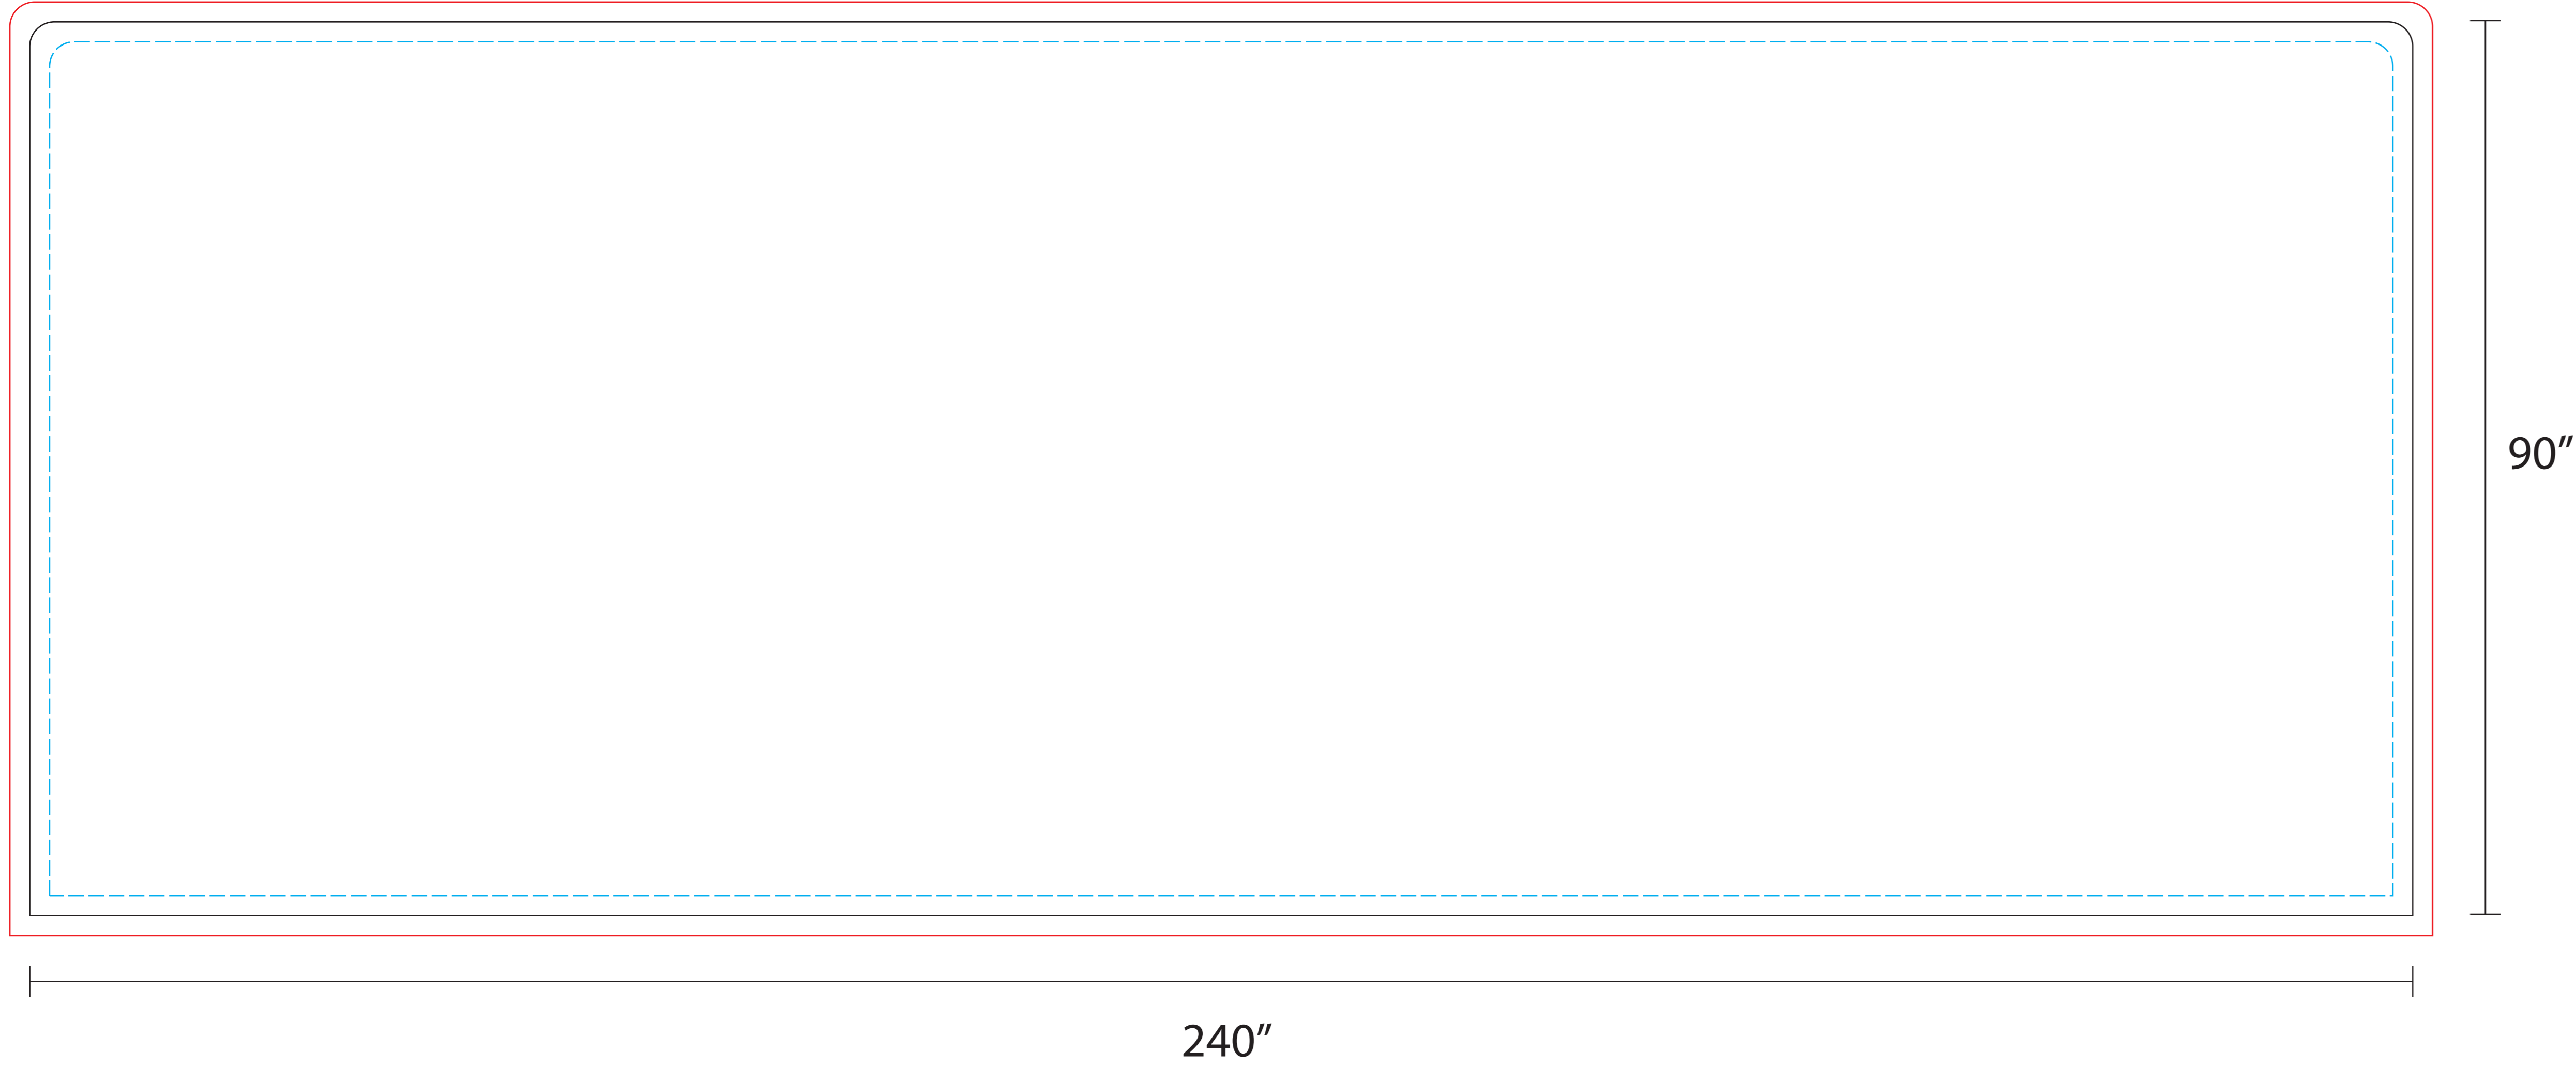

SCALE 10%  
OF ACTUAL SIZE

## Tension Wall Templates

- Safe Area
- Fold Line
- Bleed Line
- Cut Line

### Straight Tension Wall

20x 7.5'

### Curved Tension Wall

20'x 7.5'