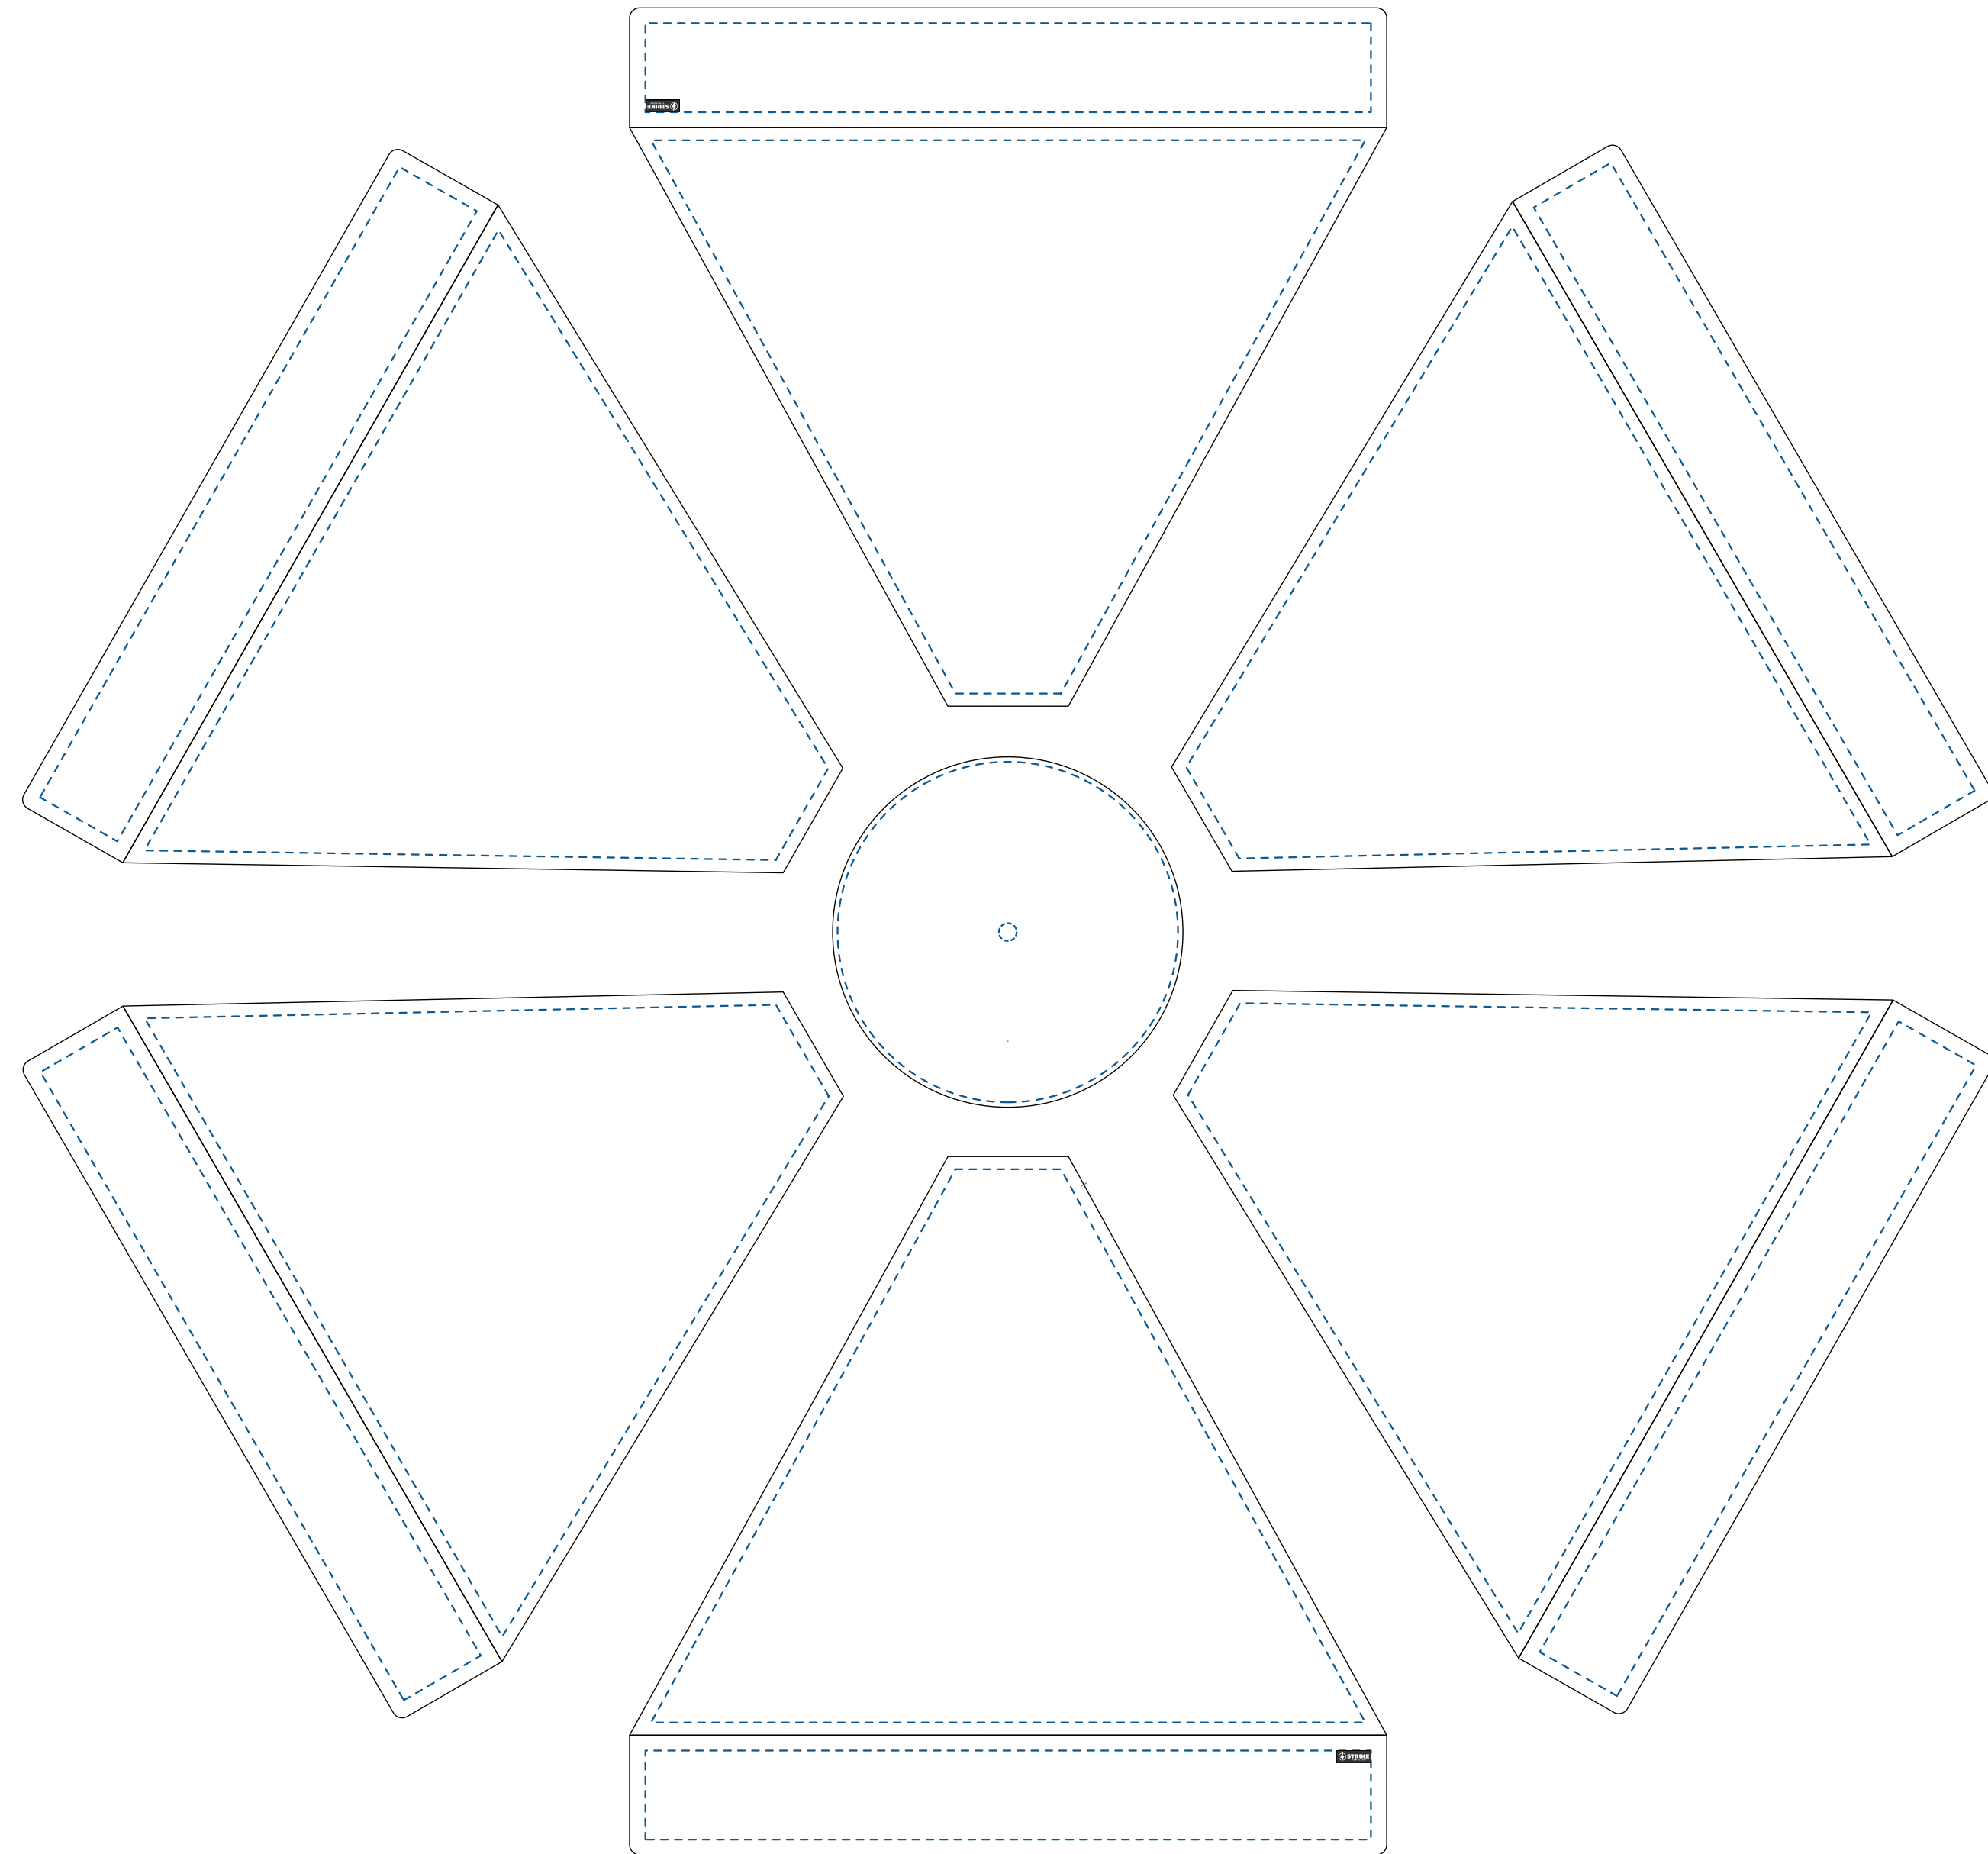

SCALE 10%
OF ACTUAL SIZE

PMS C
PMS C

CASABLANCA MARKET UMBRELLA

7.5' - 6 Panels - Valance