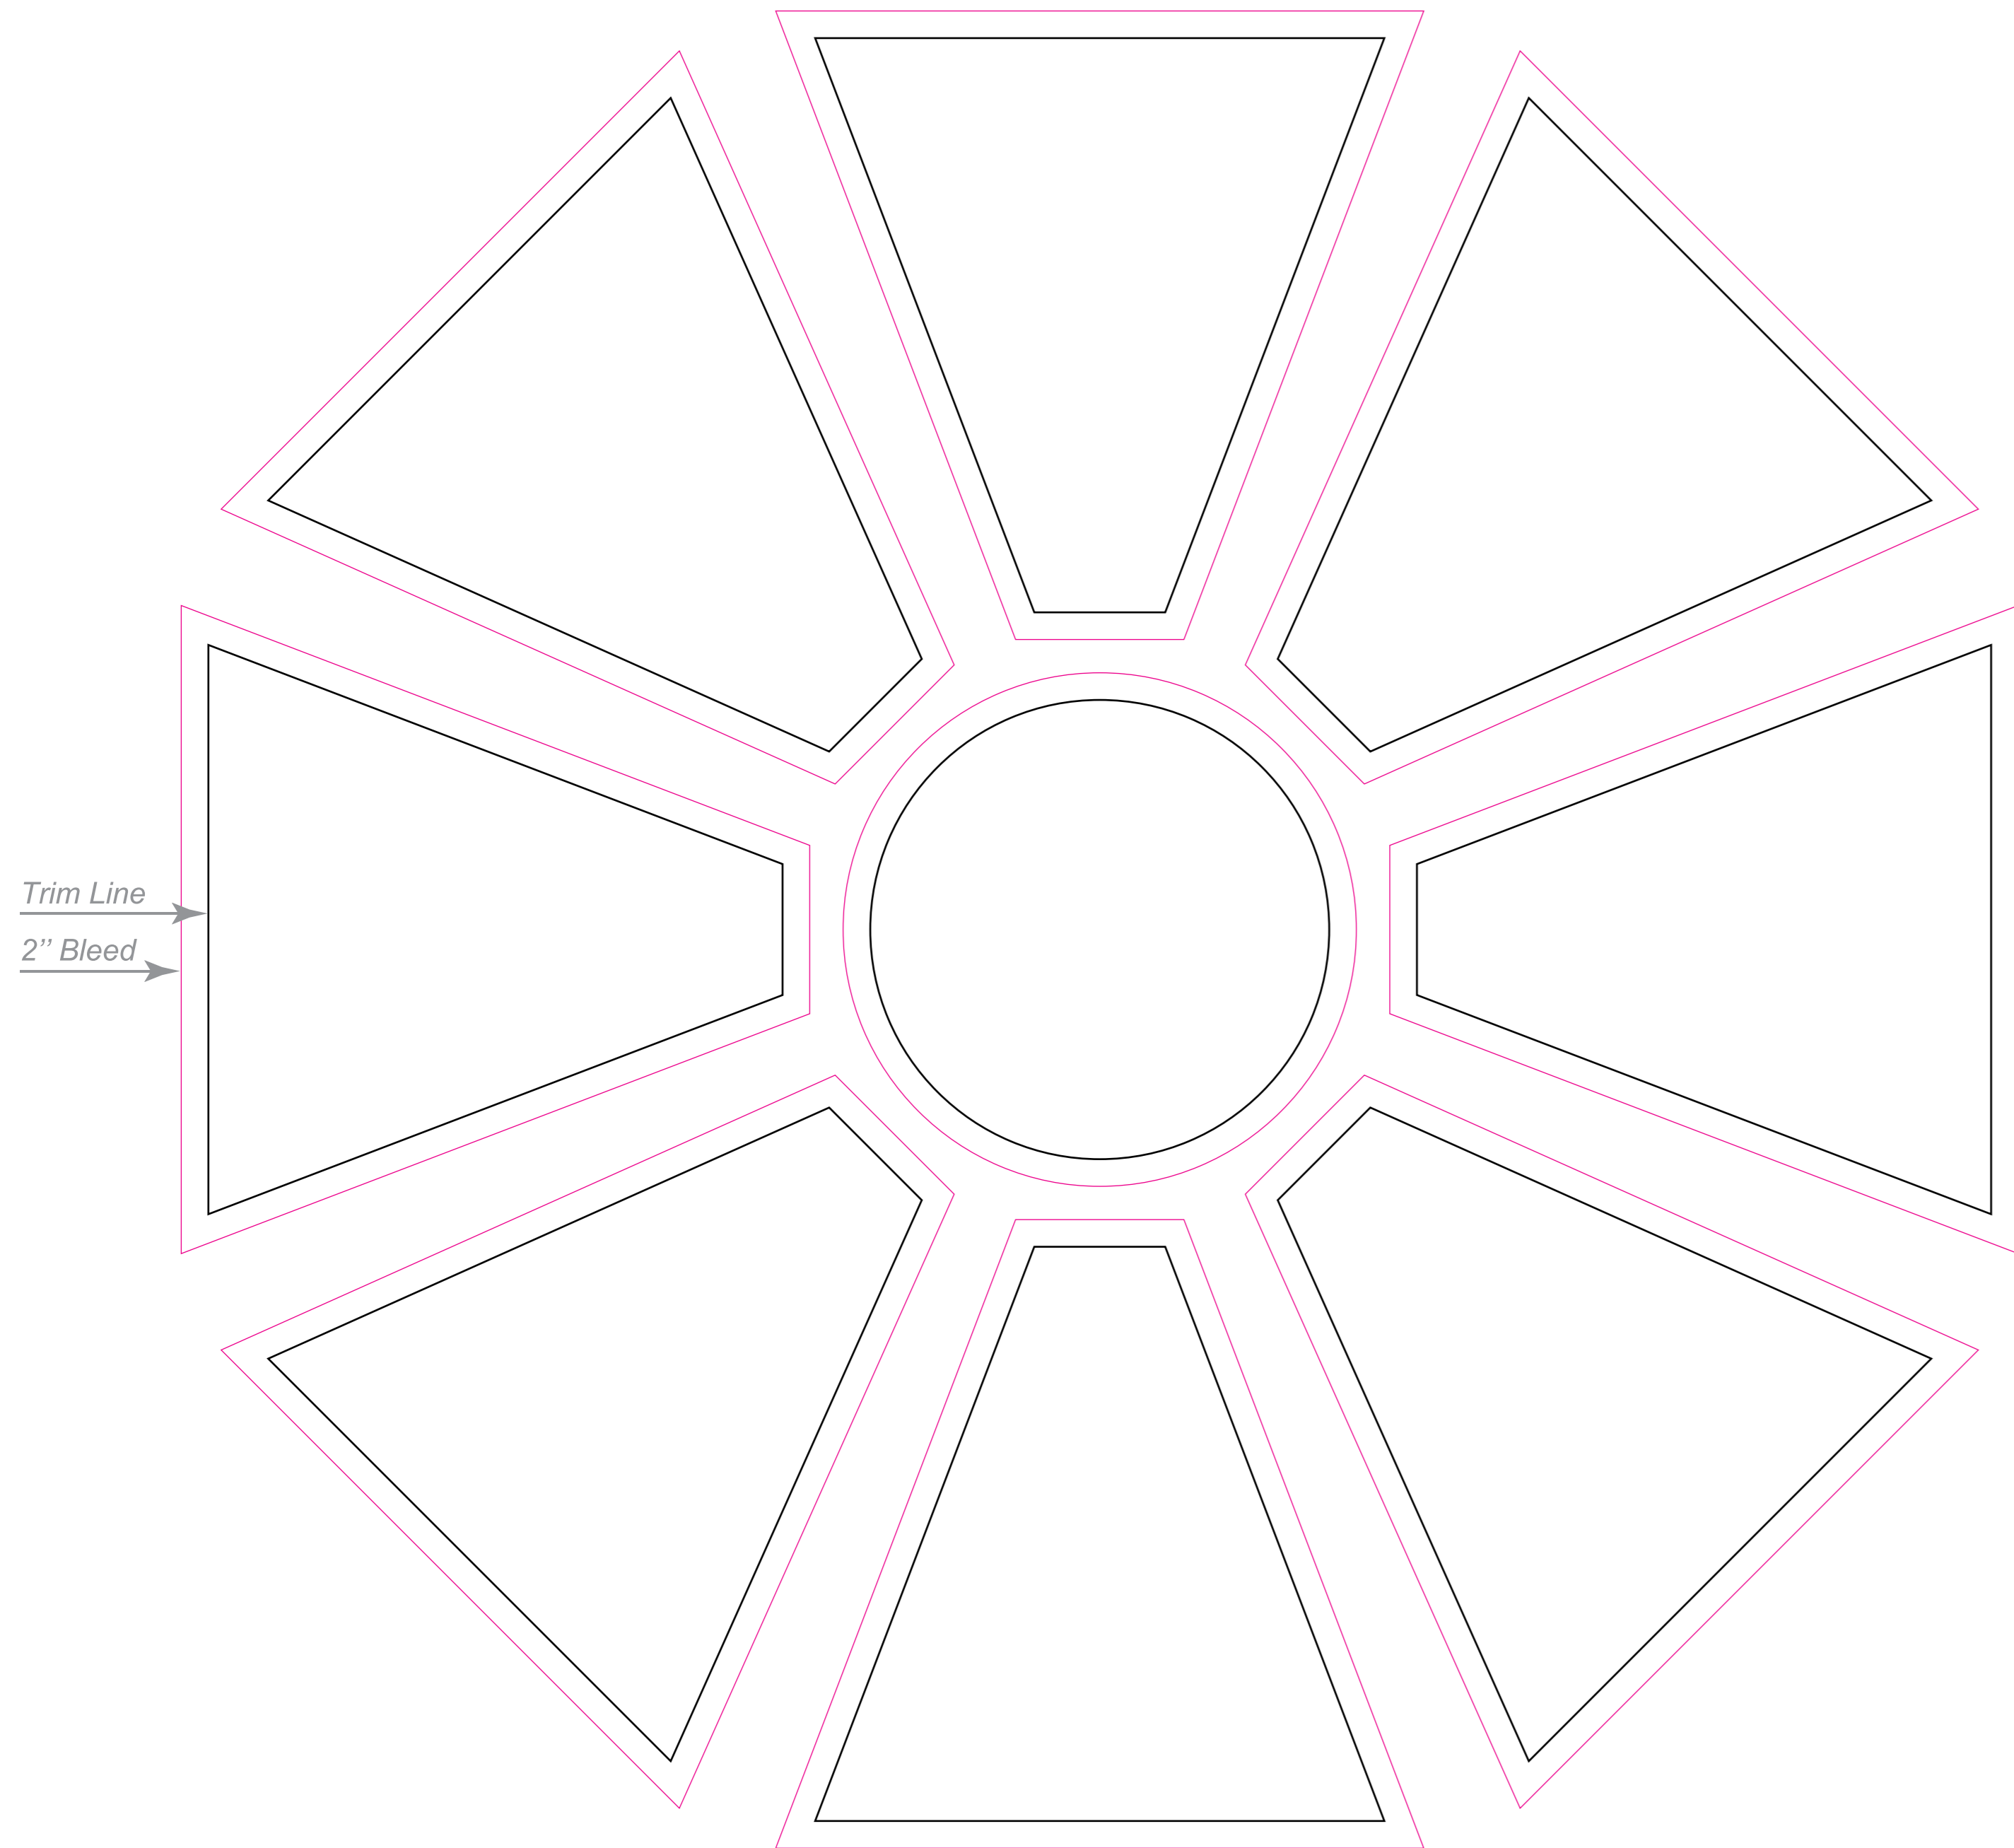

SCALE 10%  
OF ACTUAL SIZE

□ PMS C  
□ PMS C

# CASABLANCA MARKET UMBRELLA

9ft Round - 8 Panels - No Valance  
54"x8K

□ PMS C  
□ PMS C

# CASABLANCA MARKET UMBRELLA

9ft Round - 8 Panels - With Valance  
54"x8K